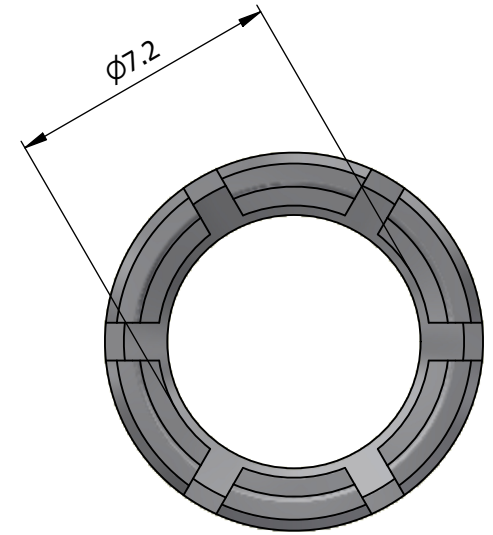

All dimensions are in millimeters (mm)

All additional information are documented on the datasheet (See below link or QR Code)
www.lemo.com/pdf/FFA.2S.772.CN.pdf

Datasheet

Collet for cable $\text{Ø}6.3 - \text{Ø}7.2$