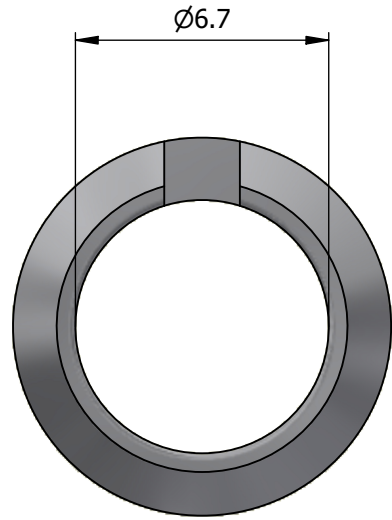

All dimensions are in millimeters (mm)

All additional information are documented on the datasheet (See below link or QR Code)
www.lemo.com/pdf/FFA.2S.772.CN.pdf

Datasheet

Collet for cable $\text{Ø}6.3 - \text{Ø}7.2$