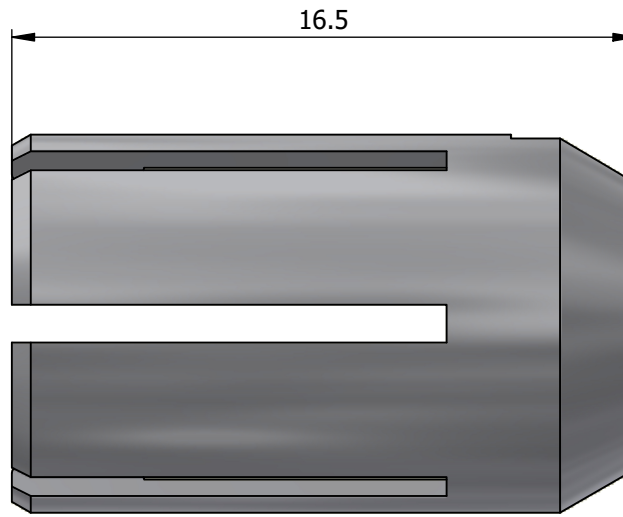

All dimensions are in millimeters (mm)

All additional information are documented on the datasheet (See below link or QR Code)
www.lemo.com/pdf/FFA.2S.772.CN.pdf

Datasheet

Collet for cable $\text{Ø}6.3 - \text{Ø}7.2$