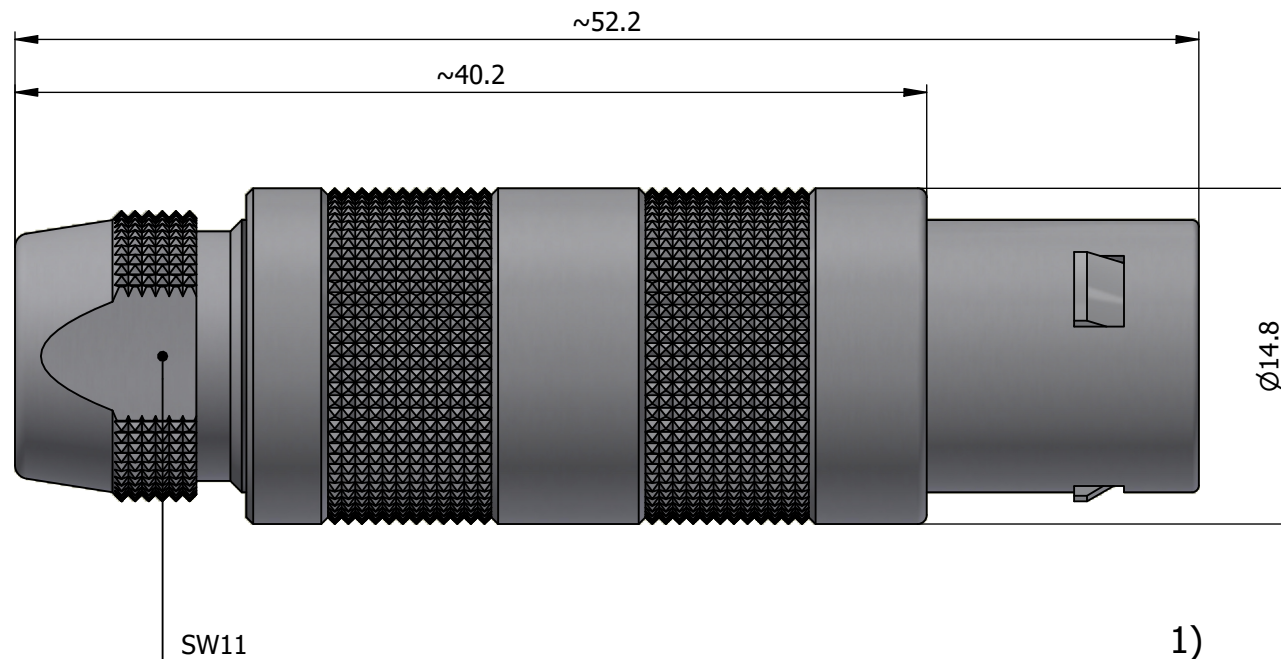

All dimensions are in millimeters (mm)

Alignment Key
Front View

Insert Configuration
Rear View

Note:

1) This picture is generic and for illustrative purposes only, and may show different keying, materials, colour, finish, and contact configuration. Minor shape or feature variations to actual item may be present.

All additional information are documented on the datasheet (See below link or QR Code)
www.lemo.com/pdf/FFA.2S.675.CTAC87.pdf

Model	Series	Insert Config.	Housing	Insulator	Contact	Collet Type	Cable Ø	Variant
FFA	2S	675	CTAC	87				