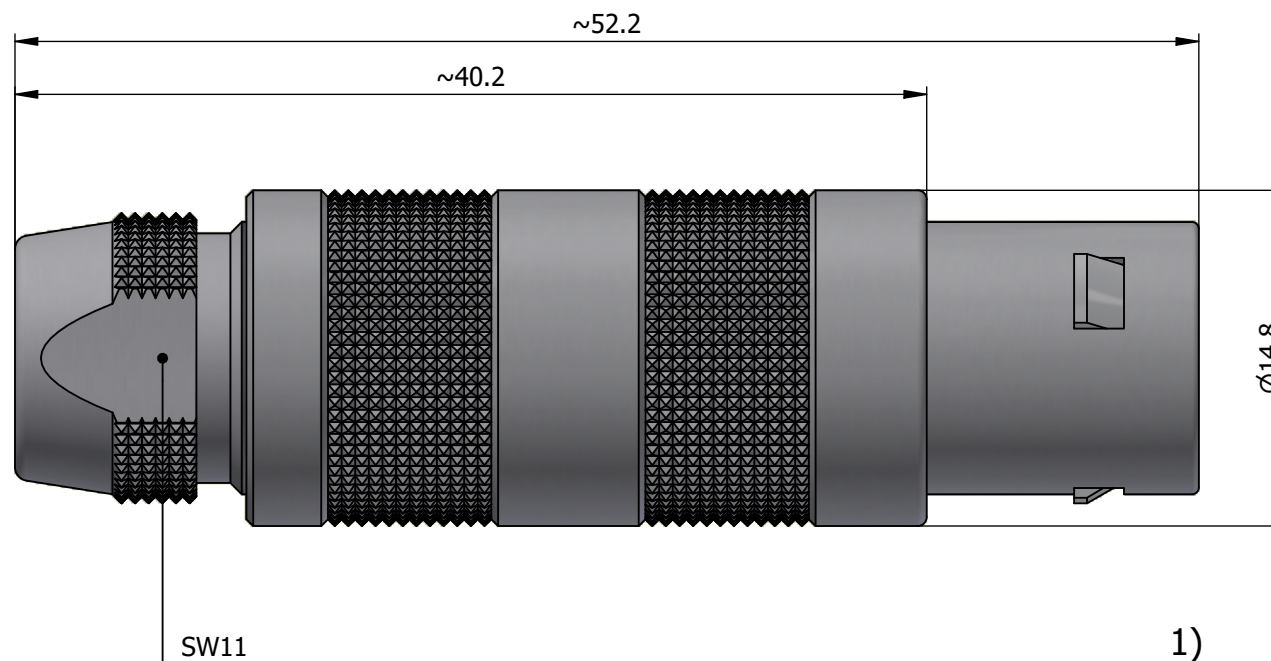

All dimensions are in millimeters (mm)

Alignment Key
Front View

Insert Configuration
Rear View

Note:

1) This picture is generic and for illustrative purposes only, and may show different keying, materials, colour, finish, and contact configuration. Minor shape or feature variations to actual item may be present.

All additional information are documented on the datasheet (See below link or QR Code)
www.lemo.com/pdf/FFA.2S.675.CLAC62.pdf

Model	Series	Insert Config.	Housing	Insulator	Contact	Collet Type	Cable Ø	Variant
FFA	2S	675	CLAC	62				

<p>Datasheet</p>	<p>Straight plug, cable collet</p> <p>Series 2S</p>		<p>Drawn</p> <p>03.04.2024</p> <p>MARI / MARI</p>
	<p>LEMO SA Chemin des Champs-Courbes 28 1024 Ecublens - SWITZERLAND</p>		<p>Checked</p> <p>03.04.2024</p> <p>OBAR</p>
	<p>Tel. (+41) 21 695 16 00 email : info@lemo.com www.lemo.com</p>		<p>Modified</p> <p>00</p> <p>03.04.2024 / MARI</p>
	<p>CD</p>		<p>DO NOT SCALE DRAWING</p>