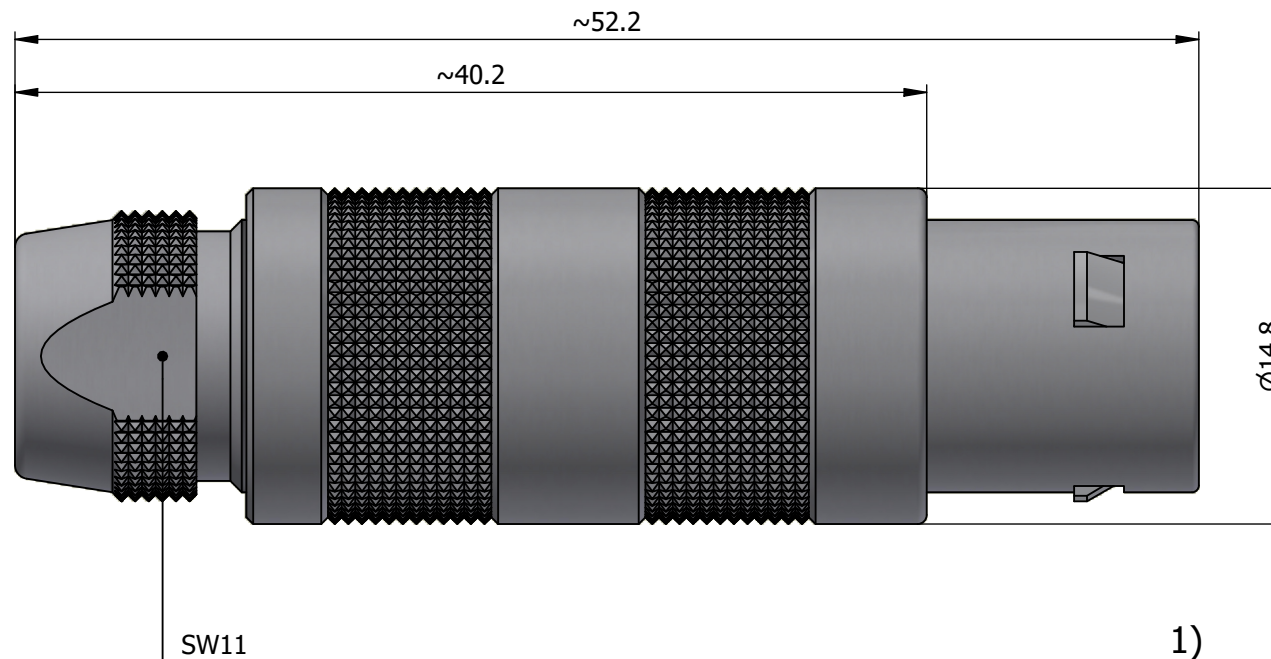

All dimensions are in millimeters (mm)

Alignment Key  
Front View

Insert Configuration  
Rear View

**Note:**

1) This picture is generic and for illustrative purposes only, and may show different keying, materials, colour, finish, and contact configuration. Minor shape or feature variations to actual item may be present.

All additional information are documented on the datasheet (See below link or QR Code)  
[www.lemo.com/pdf/FFA.2S.650.CTAC72.pdf](http://www.lemo.com/pdf/FFA.2S.650.CTAC72.pdf)

Model	Series	Insert Config.	Housing	Insulator	Contact	Collet Type	Cable Ø	Variant
FFA	2S	650				CTAC	72	

<p>Datasheet</p>	<p><b>Straight plug, cable collet</b></p> <p>Series 2S</p>		<p>Drawn 28.06.2007 NHA / RMO</p>
	<p>LEMO SA Chemin des Champs-Courbes 28 1024 Ecublens - SWITZERLAND</p>		<p>Checked 03.04.2024 OBAR</p>
	<p>Tel. (+41) 21 695 16 00 email : info@lemo.com www.lemo.com</p>		<p>Modified 02 03.04.2024 / MARI</p>
	<p>CD</p>		<p>DO NOT SCALE DRAWING</p>
<p><b>FFA.2S.650.CTAC72</b></p>			