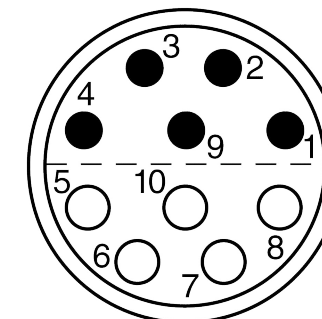

All dimensions are in millimeters (mm)

Alignment Key
Front View

Insert Configuration
Rear View

Note:

1) This picture is generic and for illustrative purposes only, and may show different keying, materials, colour, finish, and contact configuration. Minor shape or feature variations to actual item may be present.

All additional information are documented on the datasheet (See below link or QR Code)
www.lemo.com/pdf/FFA.2S.310.CLAC52.pdf

Model	Series	Insert Config.	Housing	Insulator	Contact	Collet Type	Cable Ø	Variant
FFA	2S	310	CLAC	52				