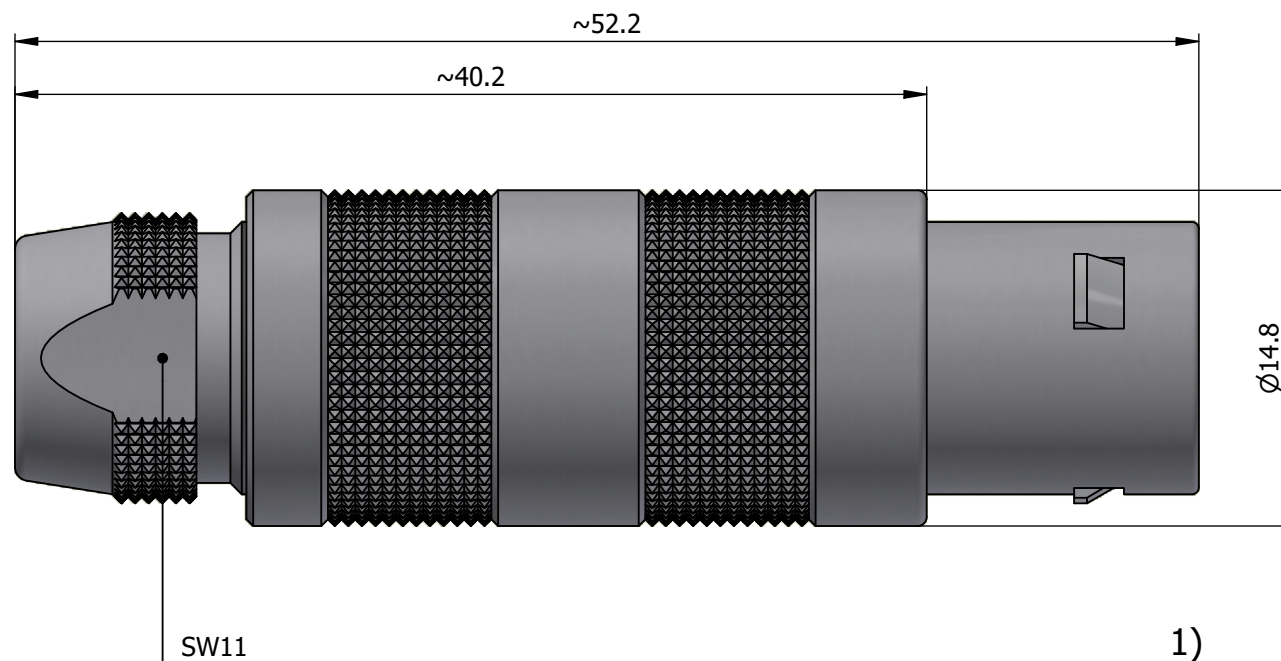

All dimensions are in millimeters (mm)

Alignment Key
Front View

Insert Configuration
Rear View

Note:

1) This picture is generic and for illustrative purposes only, and may show different keying, materials, colour, finish, and contact configuration. Minor shape or feature variations to actual item may be present.

All additional information are documented on the datasheet (See below link or QR Code)
www.lemo.com/pdf/FFA.2S.310.CLAC52.pdf

Model	Series	Insert Config.	Housing	Insulator	Contact	Collet Type	Cable Ø	Variant
FFA	2S	310	CLAC	52				