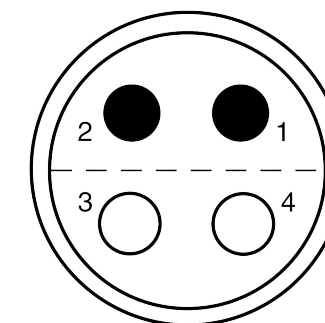

All dimensions are in millimeters (mm)

Alignment Key
Front View

Insert Configuration
Rear View

Note:

1) This picture is generic and for illustrative purposes only, and may show different keying, materials, colour, finish, and contact configuration. Minor shape or feature variations to actual item may be present.

All additional information are documented on the datasheet (See below link or QR Code)
www.lemo.com/pdf/FFA.2S.304.CKAC52Z.pdf

Model	Series	Insert Config.	Housing	Insulator	Contact	Collet Type	Cable Ø	Variant
FFA	2S	304				CKAC	52Z	

Datasheet

Straight plug, cable collet and nut for fitting a bend relief
 Series 2S

LEMO
 LEMO SA
 Chemin des Champs-Courbes 28
 1024 Ecublens - SWITZERLAND

Tel. (+41) 21 695 16 00
 email : info@lemo.com
 www.lemo.com