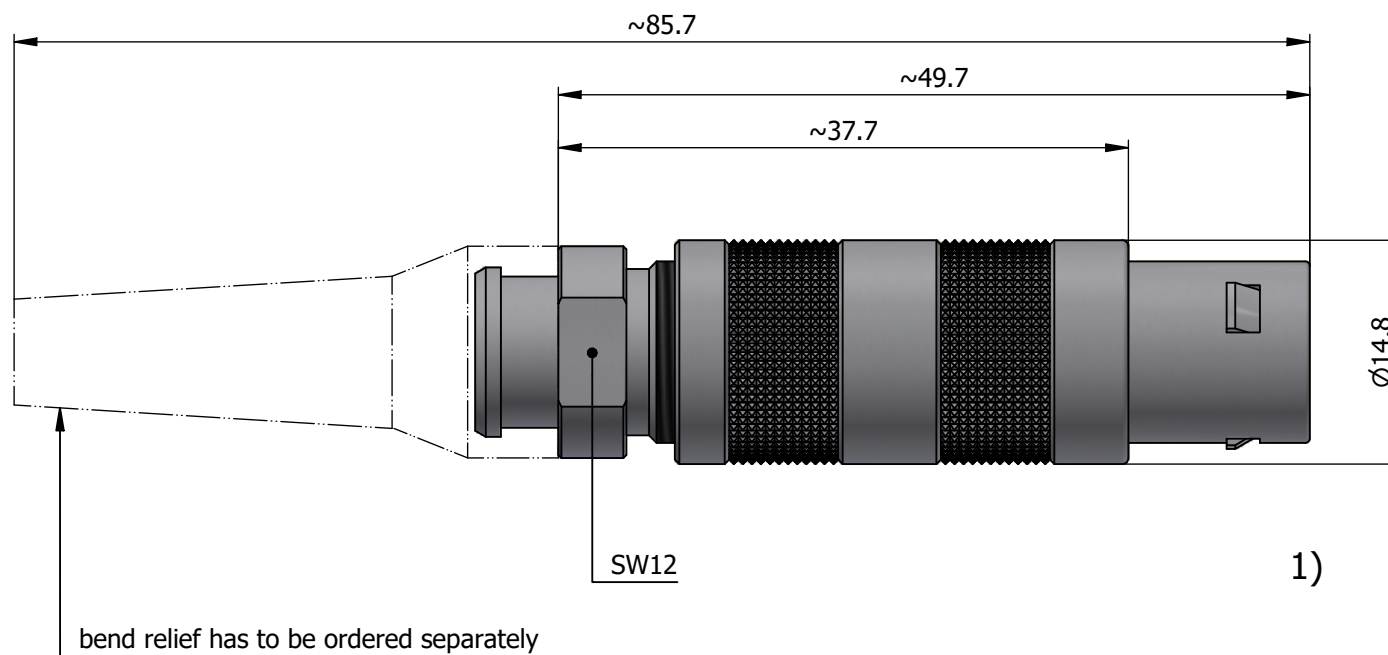

All dimensions are in millimeters (mm)

Alignment Key
Front View

Insert Configuration
Rear View

Note:

1) This picture is generic and for illustrative purposes only, and may show different keying, materials, colour, finish, and contact configuration. Minor shape or feature variations to actual item may be present.

All additional information are documented on the datasheet (See below link or QR Code)
www.lemo.com/pdf/FFA.2S.304.CKAC52Z.pdf

Model	Series	Insert Config.	Housing	Insulator	Contact	Collet Type	Cable Ø	Variant
FFA	2S	304				CKAC	52Z	