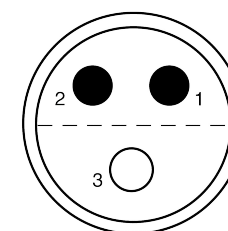

All dimensions are in millimeters (mm)

Alignment Key
Front View

Insert Configuration
Rear View

Contact 1: Chromel (+)
Contact 2: Alumel (-)

Note:

1) This picture is generic and for illustrative purposes only, and may show different keying, materials, colour, finish, and contact configuration. Minor shape or feature variations to actual item may be present.

All additional information are documented on the datasheet (See below link or QR Code)
www.lemo.com/pdf/FFA.2S.303.CLKC42.pdf

Model	Series	Insert Config.	Housing	Insulator	Contact	Collet Type	Cable Ø	Variant
FFA	2S	303	CL	KC	42			