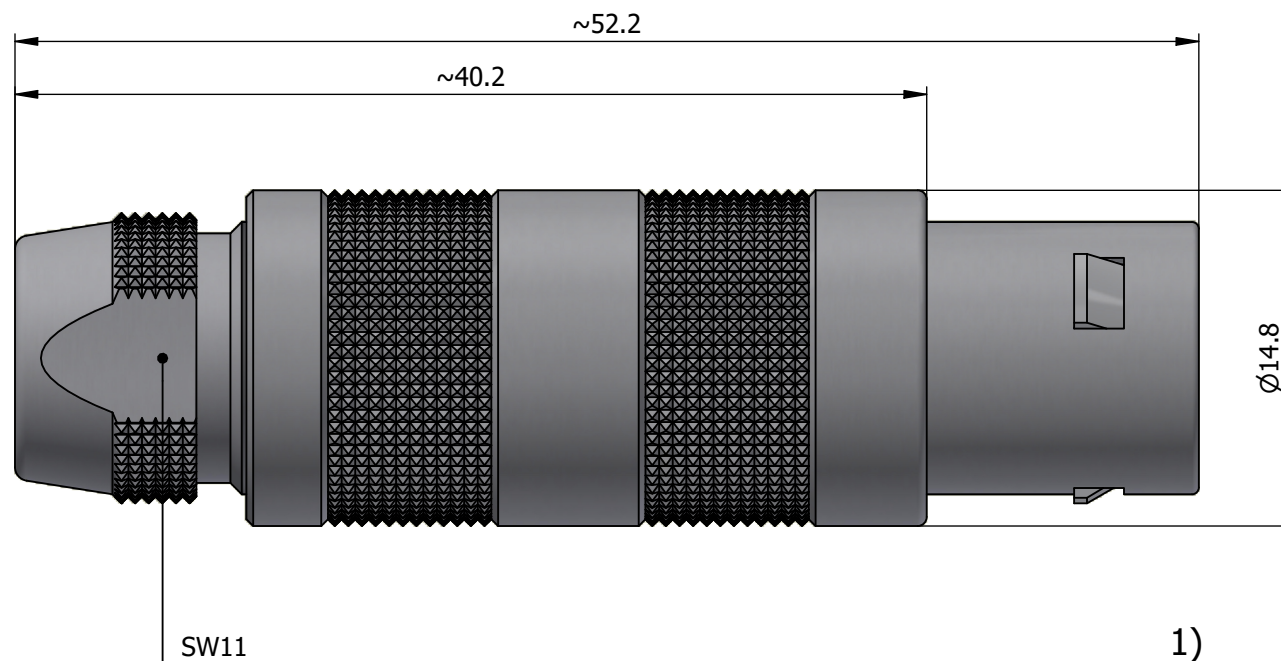

All dimensions are in millimeters (mm)

Alignment Key
Front View

Insert Configuration
Rear View

Contact 1: Chromel (+)
Contact 2: Alumel (-)

Note:

1) This picture is generic and for illustrative purposes only, and may show different keying, materials, colour, finish, and contact configuration. Minor shape or feature variations to actual item may be present.

All additional information are documented on the datasheet (See below link or QR Code)
www.lemo.com/pdf/FFA.2S.303.CLKC42.pdf

Model	Series	Insert Config.	Housing	Insulator	Contact	Collet Type	Cable Ø	Variant
FFA	2S	303	CL	KC	42			