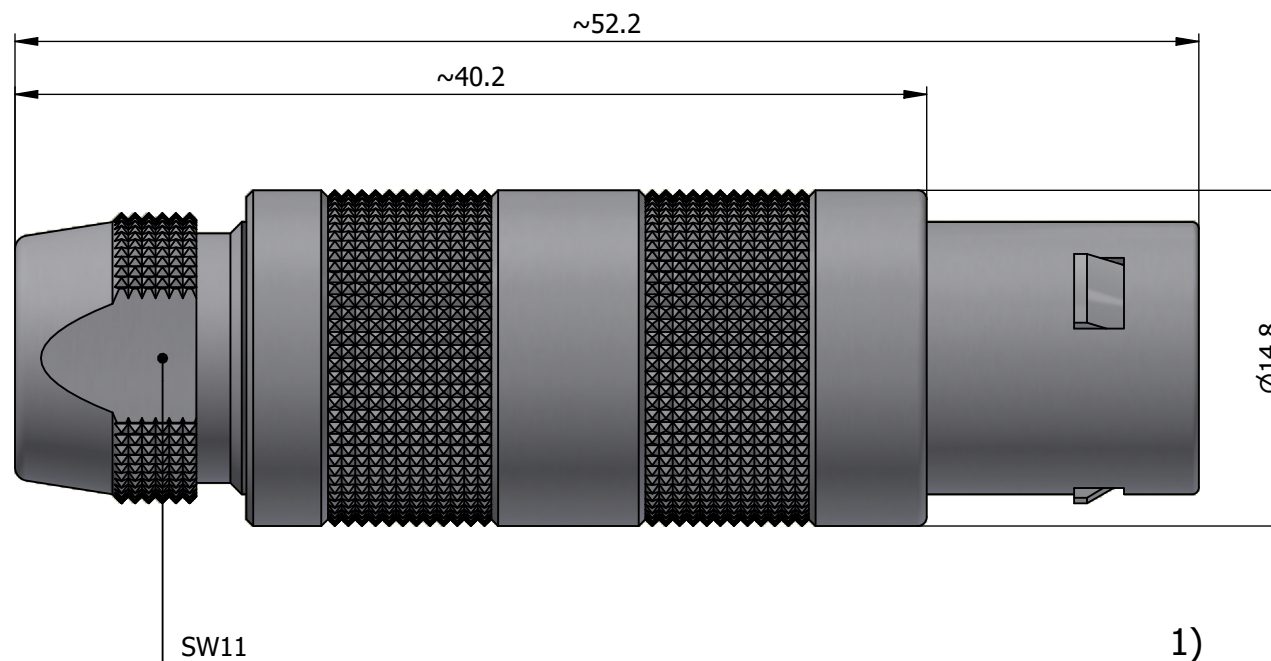

All dimensions are in millimeters (mm)

Alignment Key
Front View

Insert Configuration
Rear View

Note:

1) This picture is generic and for illustrative purposes only, and may show different keying, materials, colour, finish, and contact configuration. Minor shape or feature variations to actual item may be present.

All additional information are documented on the datasheet (See below link or QR Code)
www.lemo.com/pdf/FFA.2S.302.CLAL62.pdf

Model	Series	Insert Config.	Housing	Insulator	Contact	Collet Type	Cable Ø	Variant
FFA	2S	302	CLAL	62				

 Datasheet	Straight plug, cable collet Series 2S		Drawn 03.04.2024 MARI / MARI
	 LEMO SA Chemin des Champs-Courbes 28 1024 Ecublens - SWITZERLAND		Checked 03.04.2024 OBAR
Tel. (+41) 21 695 16 00 email : info@lemo.com www.lemo.com		Modified 00 03.04.2024 / MARI	DO NOT SCALE DRAWING
CD		FFA.2S.302.CLAL62	