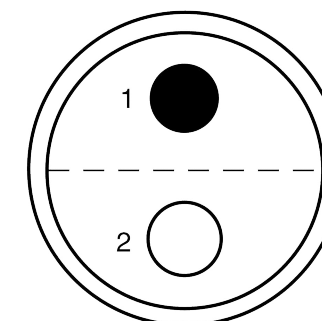

All dimensions are in millimeters (mm)

Alignment Key
Front View

Insert Configuration
Rear View

Note:

1) This picture is generic and for illustrative purposes only, and may show different keying, materials, colour, finish, and contact configuration. Minor shape or feature variations to actual item may be present.

All additional information are documented on the datasheet (See below link or QR Code)
www.lemo.com/pdf/FFA.2S.302.CLAL62.pdf

Model	Series	Insert Config.	Housing	Insulator	Contact	Collet Type	Cable Ø	Variant
FFA	2S	302	CLAL	62				