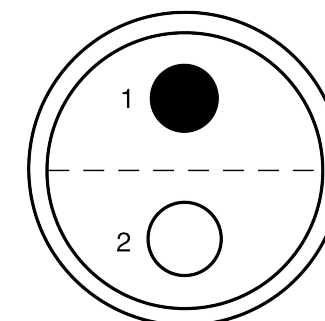

All dimensions are in millimeters (mm)

Alignment Key
Front View

Insert Configuration
Rear View

Note:

1) This picture is generic and for illustrative purposes only, and may show different keying, materials, colour, finish, and contact configuration. Minor shape or feature variations to actual item may be present.

All additional information are documented on the datasheet (See below link or QR Code)
www.lemo.com/pdf/FFA.2S.302.CLAL52.pdf

Model	Series	Insert Config.	Housing	Insulator	Contact	Collet Type	Cable Ø	Variant
FFA	2S	302	CLAL	52				