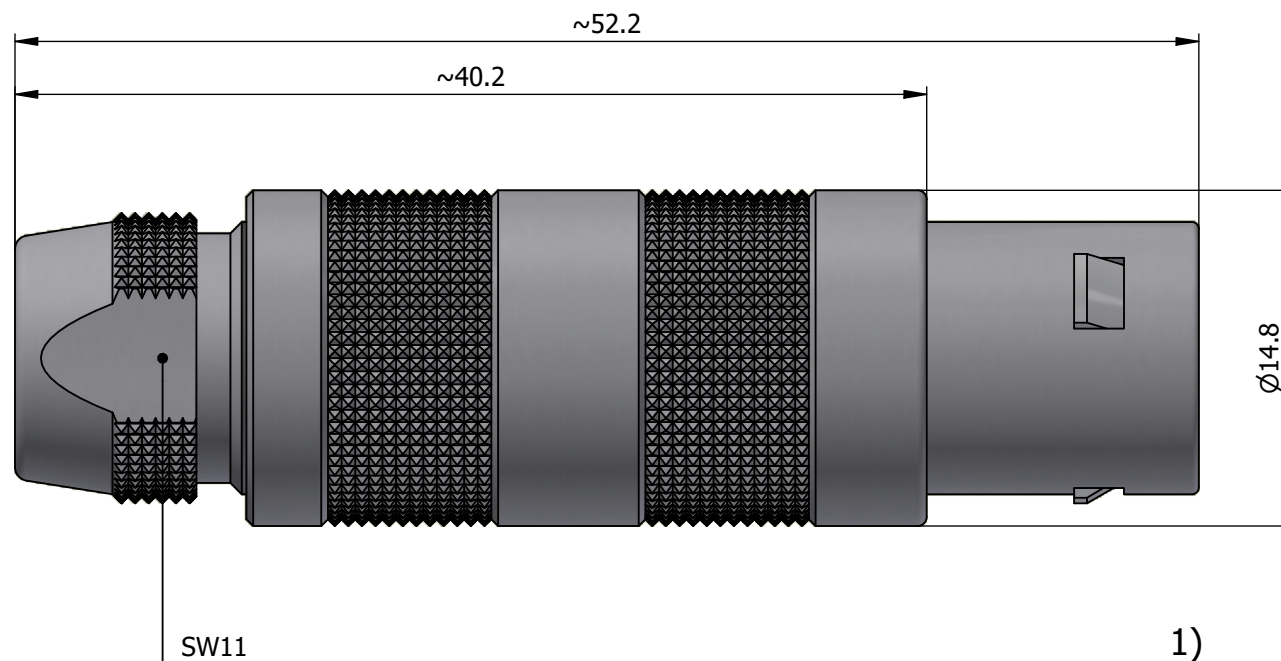

All dimensions are in millimeters (mm)

Alignment Key
Front View

Insert Configuration
Rear View

Note:

1) This picture is generic and for illustrative purposes only, and may show different keying, materials, colour, finish, and contact configuration. Minor shape or feature variations to actual item may be present.

All additional information are documented on the datasheet (See below link or QR Code)
www.lemo.com/pdf/FFA.2S.302.CLAL52.pdf

Model	Series	Insert Config.	Housing	Insulator	Contact	Collet Type	Cable Ø	Variant
FFA	2S	302	CLAL	52				