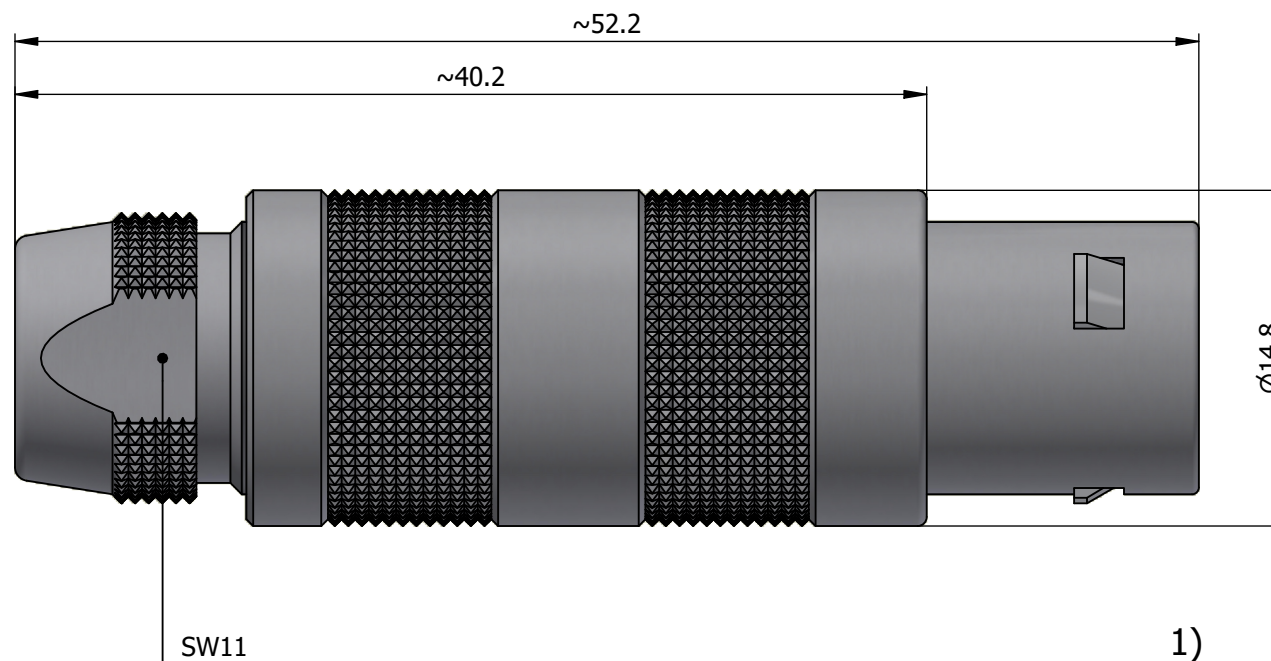

All dimensions are in millimeters (mm)

Alignment Key
Front View

Insert Configuration
Rear View

Note:

1) This picture is generic and for illustrative purposes only, and may show different keying, materials, colour, finish, and contact configuration. Minor shape or feature variations to actual item may be present.

All additional information are documented on the datasheet (See below link or QR Code)
www.lemo.com/pdf/FFA.2S.302.CLAC62.pdf

Model	Series	Insert Config.	Housing	Insulator	Contact	Collet Type	Cable Ø	Variant
FFA	2S	302	CLAC	62				