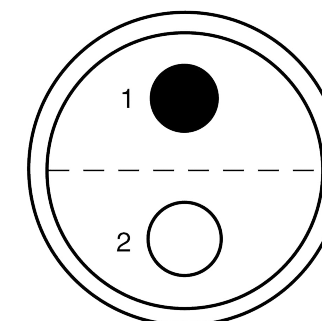

All dimensions are in millimeters (mm)

Alignment Key
Front View

Insert Configuration
Rear View

Note:

1) This picture is generic and for illustrative purposes only, and may show different keying, materials, colour, finish, and contact configuration. Minor shape or feature variations to actual item may be present.

All additional information are documented on the datasheet (See below link or QR Code)
www.lemo.com/pdf/FFA.2S.302.CLAC62.pdf

Model	Series	Insert Config.	Housing	Insulator	Contact	Collet Type	Cable Ø	Variant
FFA	2S	302	CLAC	62				