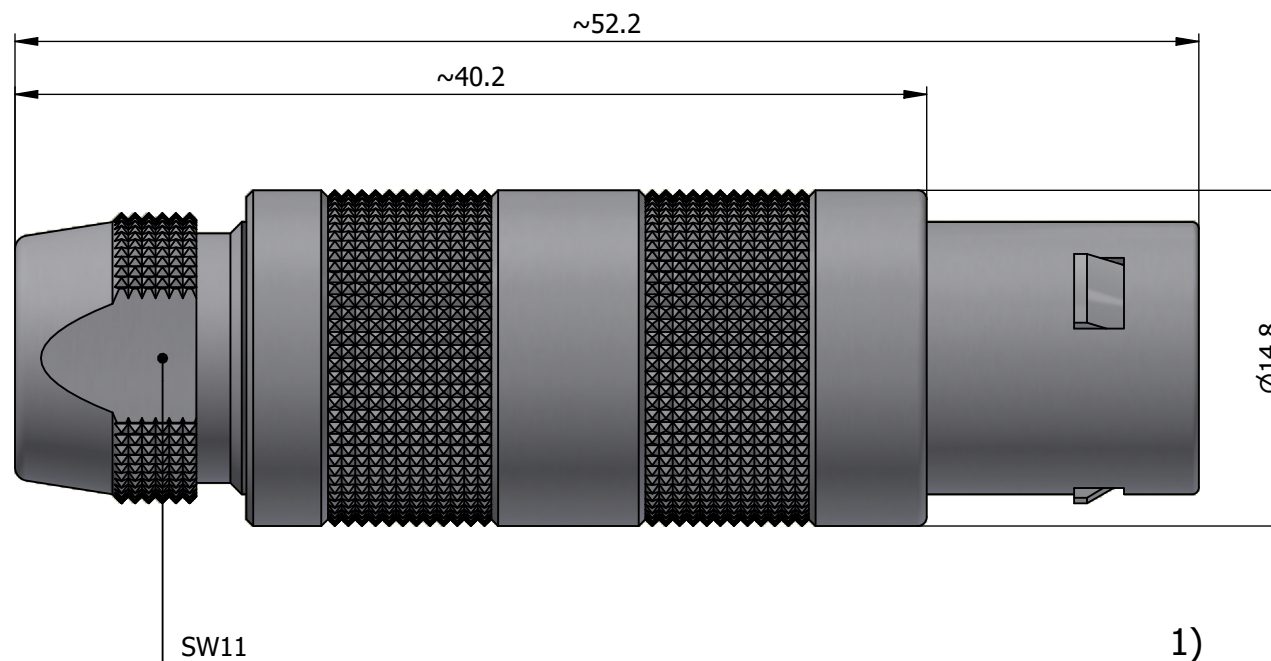

All dimensions are in millimeters (mm)

Alignment Key  
Front View

Insert Configuration  
Rear View

**Note:**

1) This picture is generic and for illustrative purposes only, and may show different keying, materials, colour, finish, and contact configuration. Minor shape or feature variations to actual item may be present.

All additional information are documented on the datasheet (See below link or QR Code)  
[www.lemo.com/pdf/FFA.2S.130.CTAC62.pdf](http://www.lemo.com/pdf/FFA.2S.130.CTAC62.pdf)

Model	Series	Insert Config.	Housing	Insulator	Contact	Collet Type	Cable Ø	Variant
FFA	2S	130						CTAC62