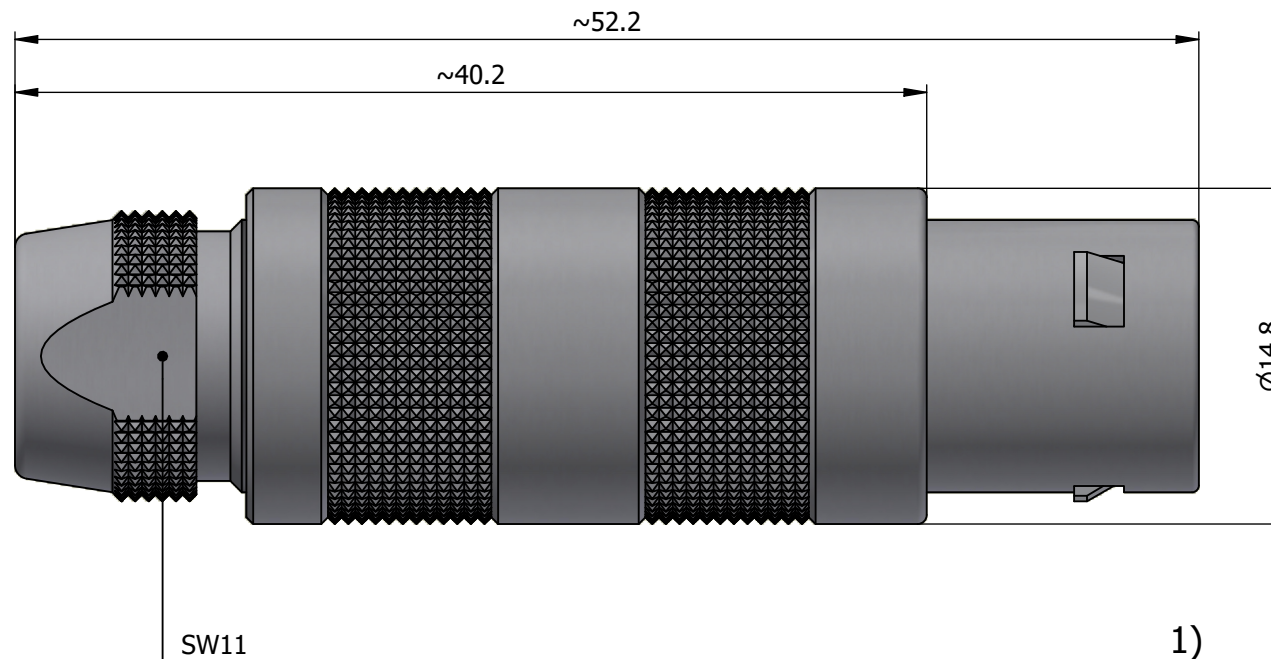

All dimensions are in millimeters (mm)

Alignment Key
Front View

Insert Configuration
Rear View

Note:

1) This picture is generic and for illustrative purposes only, and may show different keying, materials, colour, finish, and contact configuration. Minor shape or feature variations to actual item may be present.

All additional information are documented on the datasheet (See below link or QR Code)
www.lemo.com/pdf/FFA.2S.130.CTAC52.pdf

Model	Series	Insert Config.	Housing	Insulator	Contact	Collet Type	Cable Ø	Variant
FFA	2S	130				CTAC	52	