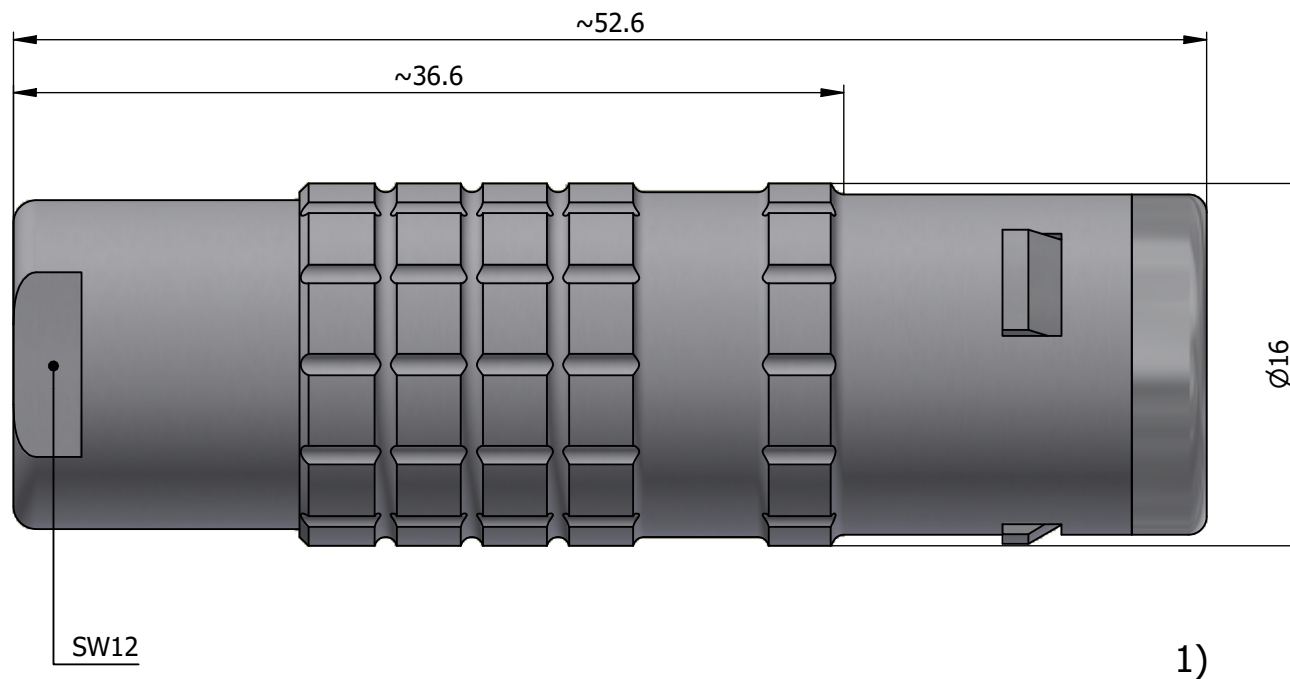

All dimensions are in millimeters (mm)

Alignment Key
Front View

Insert Configuration
Rear View

Note:

1) This picture is generic and for illustrative purposes only, and may show different keying, materials, colour, finish, and contact configuration. Minor shape or feature variations to actual item may be present.

All additional information are documented on the datasheet (See below link or QR Code)
www.lemo.com/pdf/FFA.2E.675.CLAC40.pdf

Model	Series	Insert Config.	Housing	Insulator	Contact	Collet Type	Cable Ø	Variant
FFA	.2E	.675	.CLAC					40