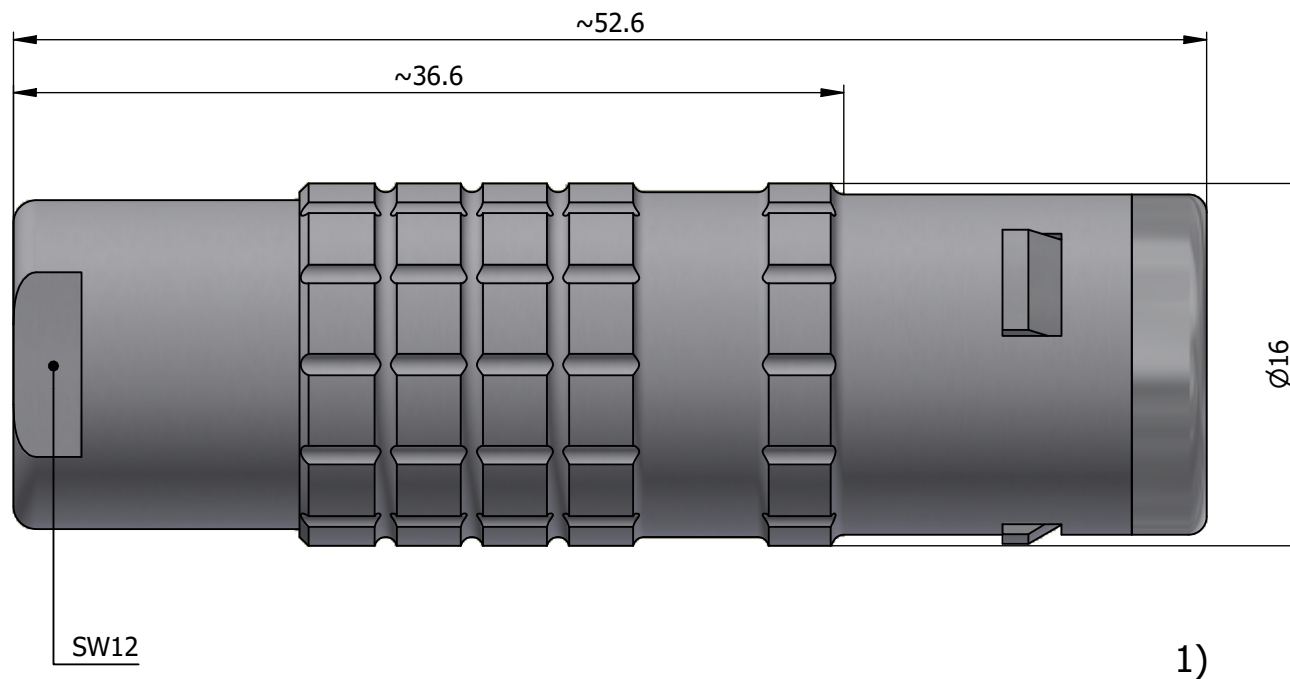

All dimensions are in millimeters (mm)

Alignment Key
Front View

Insert Configuration
Rear View

Note:

1) This picture is generic and for illustrative purposes only, and may show different keying, materials, colour, finish, and contact configuration. Minor shape or feature variations to actual item may be present.

All additional information are documented on the datasheet (See below link or QR Code)
www.lemo.com/pdf/FFA.2E.308.KLAC65.pdf

| | | | | | | | | |
|-------|--------|----------------|---------|-----------|---------|-------------|---------|---------|
| Model | Series | Insert Config. | Housing | Insulator | Contact | Collet Type | Cable Ø | Variant |
| FFA | .2E | .308 | .KLAC | .65 | | | | |