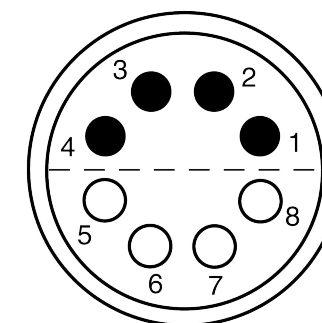

All dimensions are in millimeters (mm)

Alignment Key
Front View

Insert Configuration
Rear View

Note:

1) This picture is generic and for illustrative purposes only, and may show different keying, materials, colour, finish, and contact configuration. Minor shape or feature variations to actual item may be present.

All additional information are documented on the datasheet (See below link or QR Code)
www.lemo.com/pdf/FFA.2E.308.KLAC65.pdf

| | | | | | | | | |
|-------|--------|----------------|---------|-----------|---------|-------------|---------|---------|
| Model | Series | Insert Config. | Housing | Insulator | Contact | Collet Type | Cable Ø | Variant |
| FFA | .2E | .308 | .KLAC | .65 | | | | |