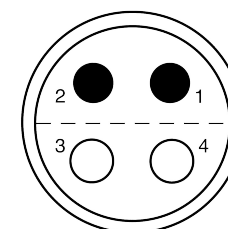

All dimensions are in millimeters (mm)

Alignment Key
Front View

Insert Configuration
Rear View

Contact 1, 3: Chromel (+)
Contact 2, 4: Alumel (-)

Note:

1) This picture is generic and for illustrative purposes only, and may show different keying, materials, colour, finish, and contact configuration. Minor shape or feature variations to actual item may be present.

All additional information are documented on the datasheet (See below link or QR Code)
www.lemo.com/pdf/FFA.1S.902.CLKC42.pdf

Model	Series	Insert Config.	Housing	Insulator	Contact	Collet Type	Cable Ø	Variant
FFA	1S	902	CL	KC	42			