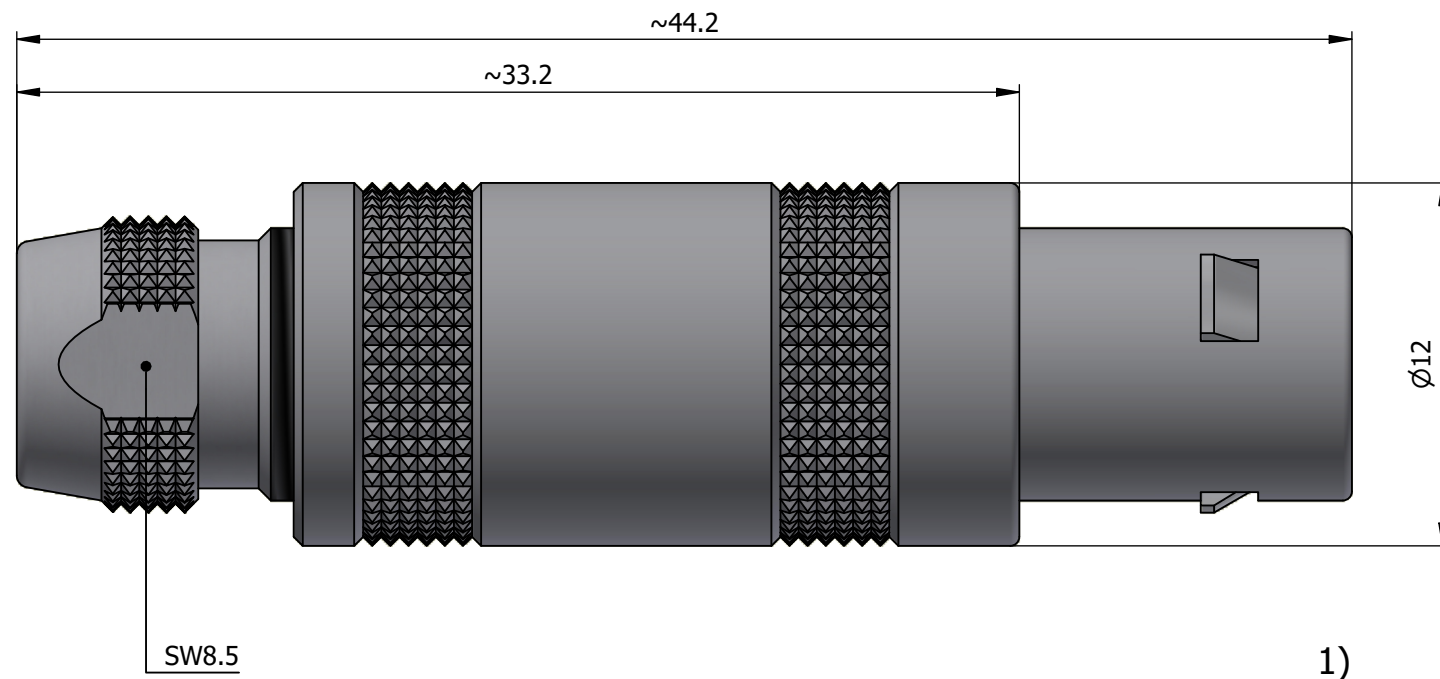

All dimensions are in millimeters (mm)

Alignment Key
Front View

Insert Configuration
Rear View

Contact 1, 3: Chromel (+)
Contact 2, 4: Alumel (-)

Note:

1) This picture is generic and for illustrative purposes only, and may show different keying, materials, colour, finish, and contact configuration. Minor shape or feature variations to actual item may be present.

All additional information are documented on the datasheet (See below link or QR Code)
www.lemo.com/pdf/FFA.1S.902.CLKC42.pdf

Model	Series	Insert Config.	Housing	Insulator	Contact	Collet Type	Cable Ø	Variant
FFA	1S	902	CL	KC	42			