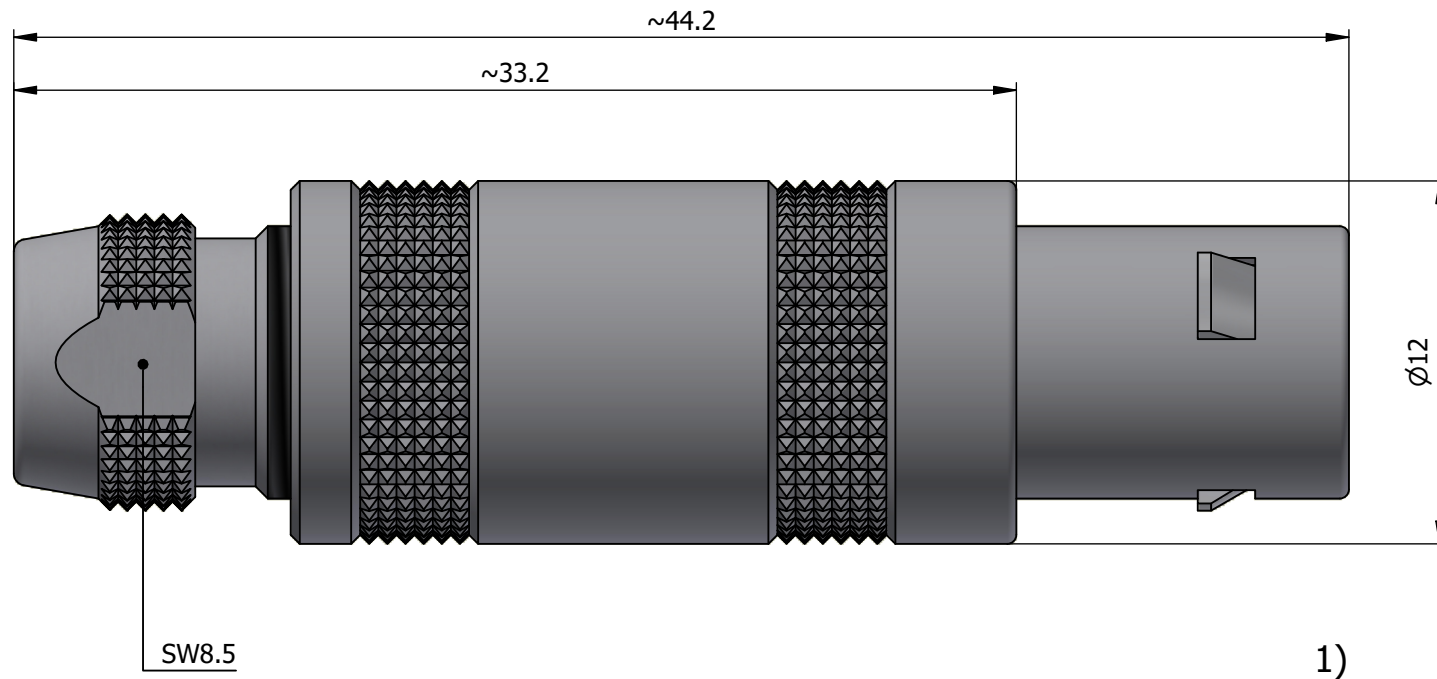

All dimensions are in millimeters (mm)

Alignment Key  
Front View

Insert Configuration  
Rear View

**Note:**

1) This picture is generic and for illustrative purposes only, and may show different keying, materials, colour, finish, and contact configuration. Minor shape or feature variations to actual item may be present.

All additional information are documented on the datasheet (See below link or QR Code)  
[www.lemo.com/pdf/FFA.1S.650.CTAC57.pdf](http://www.lemo.com/pdf/FFA.1S.650.CTAC57.pdf)

Model	Series	Insert Config.	Housing	Insulator	Contact	Collet Type	Cable Ø	Variant
FFA	1S	650				CTAC	57	