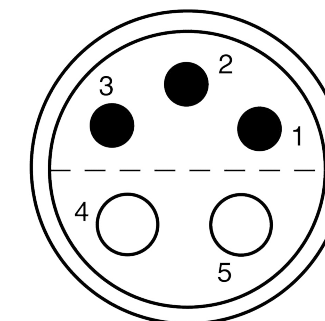

All dimensions are in millimeters (mm)

Alignment Key  
Front View

Insert Configuration  
Rear View

**Note:**

1) This picture is generic and for illustrative purposes only, and may show different keying, materials, colour, finish, and contact configuration. Minor shape or feature variations to actual item may be present.

All additional information are documented on the datasheet (See below link or QR Code)  
[www.lemo.com/pdf/FFA.1S.305.CLAC42.pdf](http://www.lemo.com/pdf/FFA.1S.305.CLAC42.pdf)

Model	Series	Insert Config.	Housing	Insulator	Contact	Collet Type	Cable Ø	Variant
FFA	1S	305						CLAC42