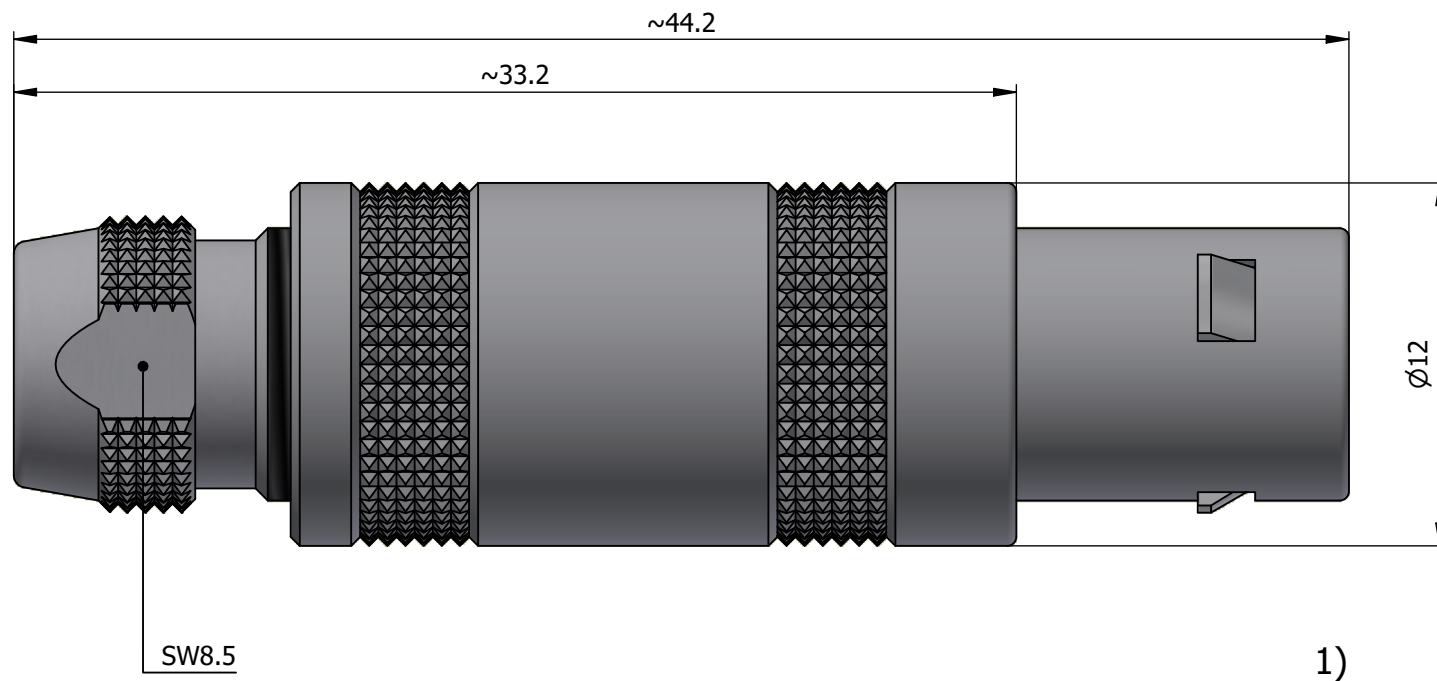

All dimensions are in millimeters (mm)

Alignment Key  
Front View

Insert Configuration  
Rear View

**Note:**

1) This picture is generic and for illustrative purposes only, and may show different keying, materials, colour, finish, and contact configuration. Minor shape or feature variations to actual item may be present.

All additional information are documented on the datasheet (See below link or QR Code)  
[www.lemo.com/pdf/FFA.1S.305.CLAC42.pdf](http://www.lemo.com/pdf/FFA.1S.305.CLAC42.pdf)

Model	Series	Insert Config.	Housing	Insulator	Contact	Collet Type	Cable Ø	Variant
FFA	1S	305						CLAC42