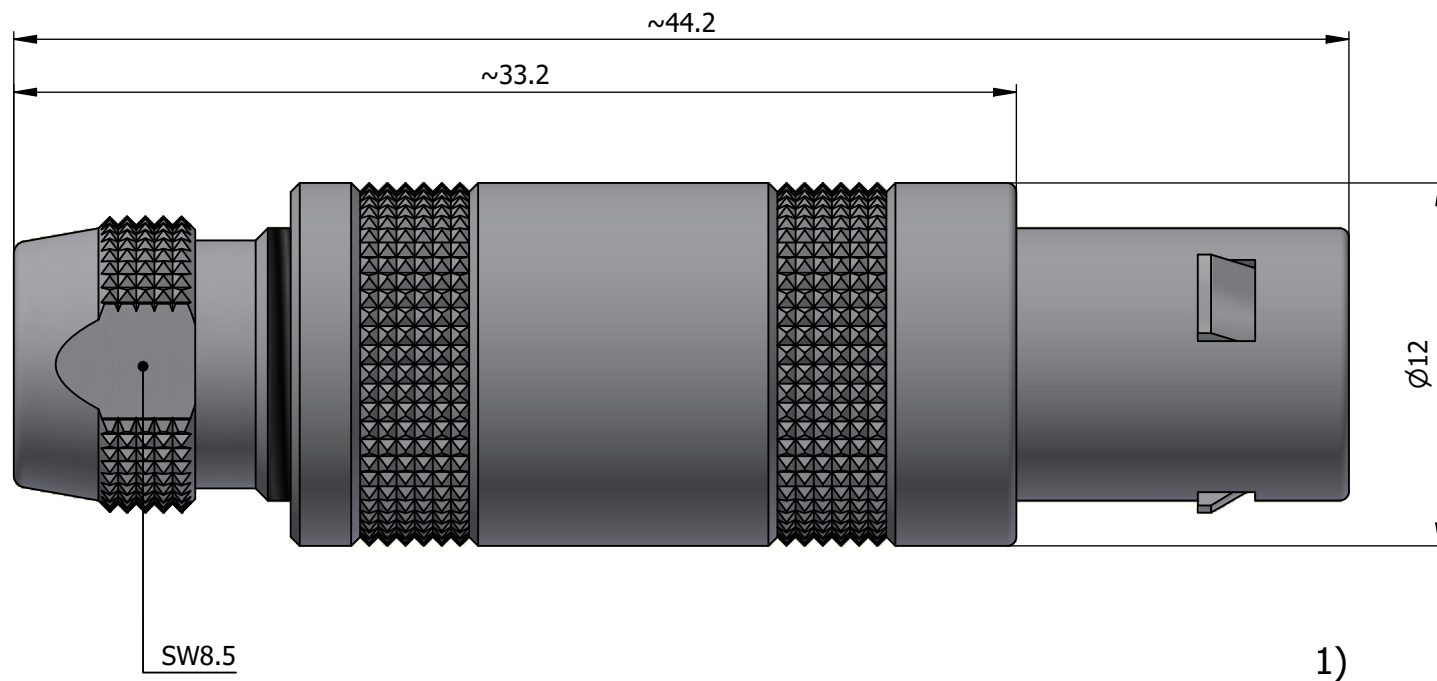

All dimensions are in millimeters (mm)

Alignment Key
Front View

Insert Configuration
Rear View

Note:

1) This picture is generic and for illustrative purposes only, and may show different keying, materials, colour, finish, and contact configuration. Minor shape or feature variations to actual item may be present.

All additional information are documented on the datasheet (See below link or QR Code)
www.lemo.com/pdf/FFA.1S.304.CLAC37.pdf

Model	Series	Insert Config.	Housing	Insulator	Contact	Collet Type	Cable Ø	Variant
FFA	1S	304						CLAC37