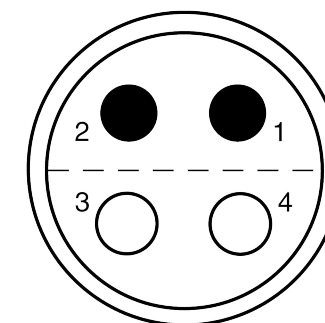

All dimensions are in millimeters (mm)

Alignment Key
Front View

Insert Configuration
Rear View

Note:

1) This picture is generic and for illustrative purposes only, and may show different keying, materials, colour, finish, and contact configuration. Minor shape or feature variations to actual item may be present.

All additional information are documented on the datasheet (See below link or QR Code)
www.lemo.com/pdf/FFA.1S.304.CLAC37.pdf

Model	Series	Insert Config.	Housing	Insulator	Contact	Collet Type	Cable Ø	Variant
FFA	1S	304						CLAC37