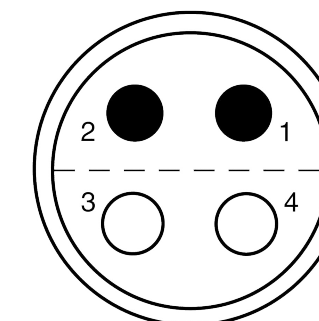

All dimensions are in millimeters (mm)

Alignment Key
Front View

Insert Configuration
Rear View

Note:

1) This picture is generic and for illustrative purposes only, and may show different keying, materials, colour, finish, and contact configuration. Minor shape or feature variations to actual item may be present.

All additional information are documented on the datasheet (See below link or QR Code)
www.lemo.com/pdf/FFA.1S.304.CLAC22.pdf

Model	Series	Insert Config.	Housing	Insulator	Contact	Collet Type	Cable Ø	Variant
FFA	1S	304						CLAC22