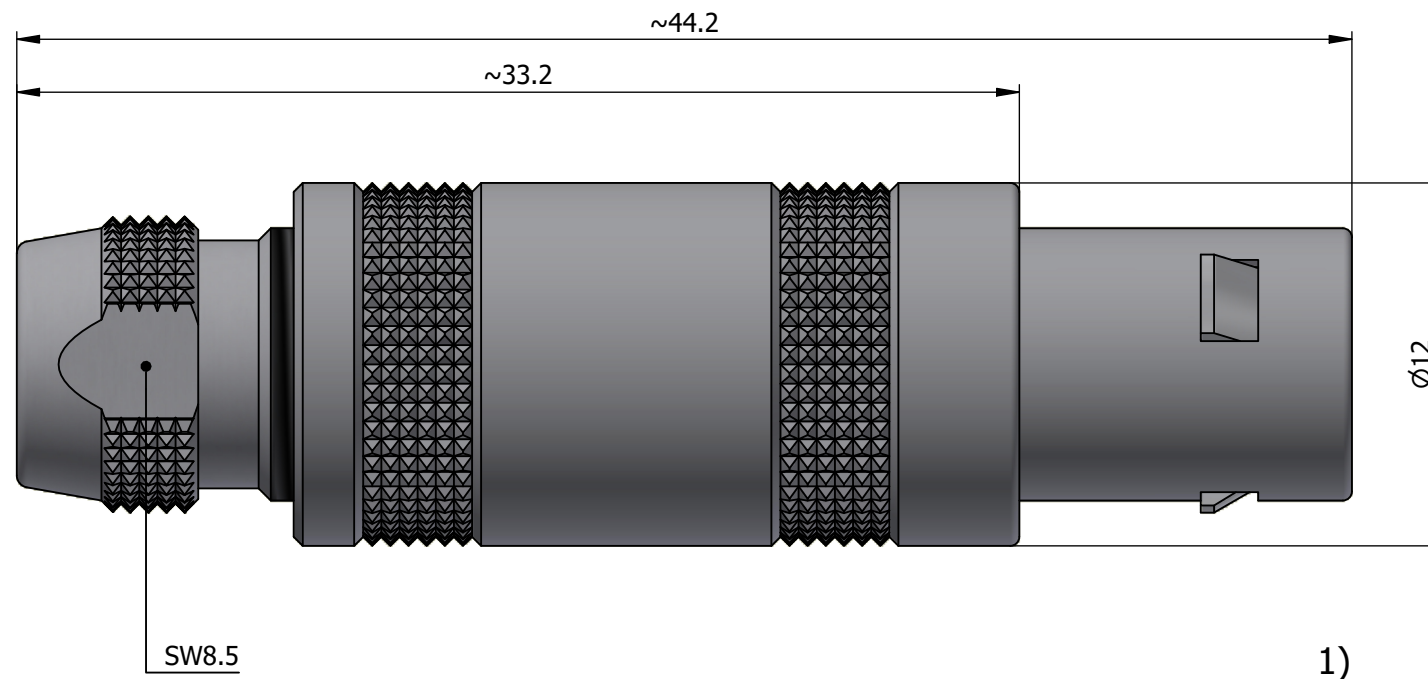

All dimensions are in millimeters (mm)

Alignment Key
Front View

Insert Configuration
Rear View

Note:

1) This picture is generic and for illustrative purposes only, and may show different keying, materials, colour, finish, and contact configuration. Minor shape or feature variations to actual item may be present.

All additional information are documented on the datasheet (See below link or QR Code)
www.lemo.com/pdf/FFA.1S.304.CLAC22.pdf

Model	Series	Insert Config.	Housing	Insulator	Contact	Collet Type	Cable Ø	Variant
FFA	1S	304						CLAC22