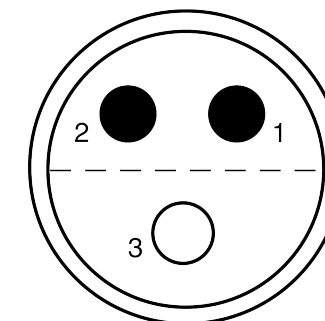

All dimensions are in millimeters (mm)

Alignment Key
Front View

Insert Configuration
Rear View

Note:

1) This picture is generic and for illustrative purposes only, and may show different keying, materials, colour, finish, and contact configuration. Minor shape or feature variations to actual item may be present.

All additional information are documented on the datasheet (See below link or QR Code)
www.lemo.com/pdf/FFA.1S.303.CLAC32.pdf

Model	Series	Insert Config.	Housing	Insulator	Contact	Collet Type	Cable Ø	Variant
FFA	1S	303						CLAC32