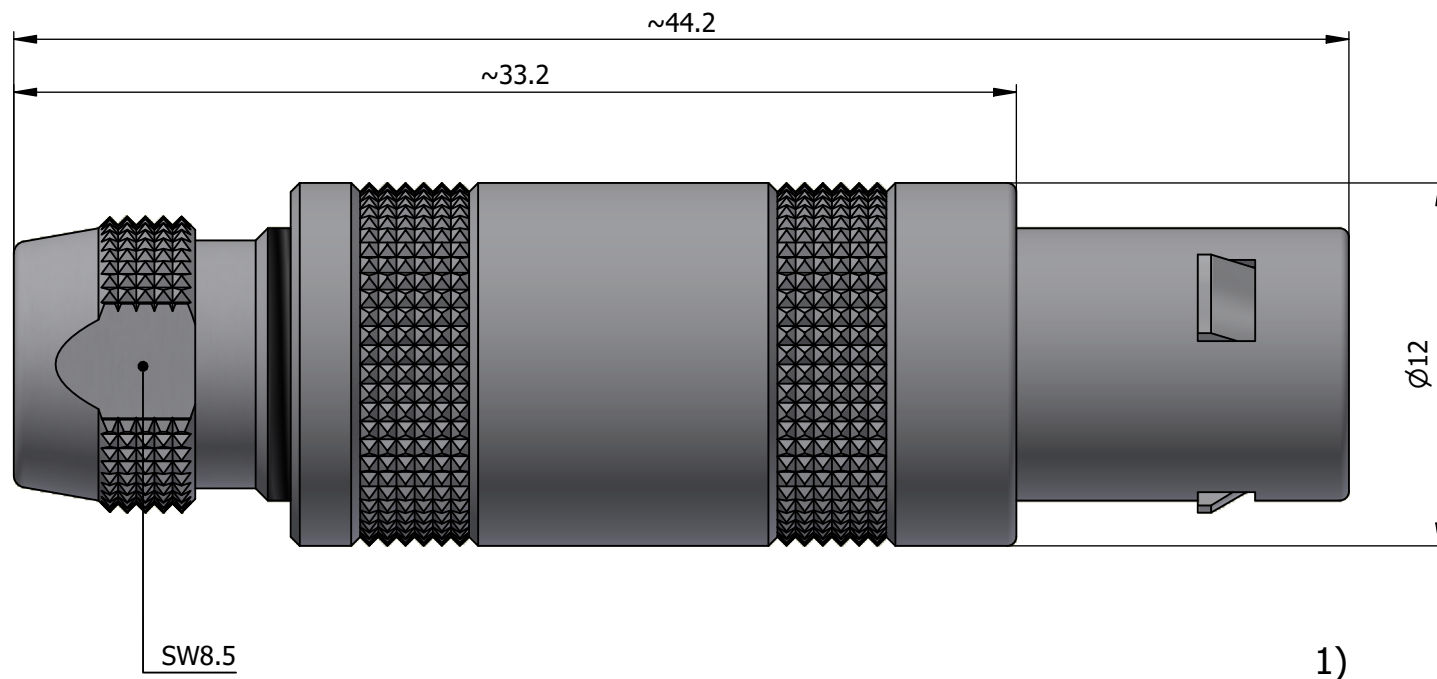

All dimensions are in millimeters (mm)

Alignment Key
Front View

Insert Configuration
Rear View

Note:

1) This picture is generic and for illustrative purposes only, and may show different keying, materials, colour, finish, and contact configuration. Minor shape or feature variations to actual item may be present.

All additional information are documented on the datasheet (See below link or QR Code)
www.lemo.com/pdf/FFA.1S.303.CLAC32.pdf

Model	Series	Insert Config.	Housing	Insulator	Contact	Collet Type	Cable Ø	Variant
FFA	1S	303						CLAC32