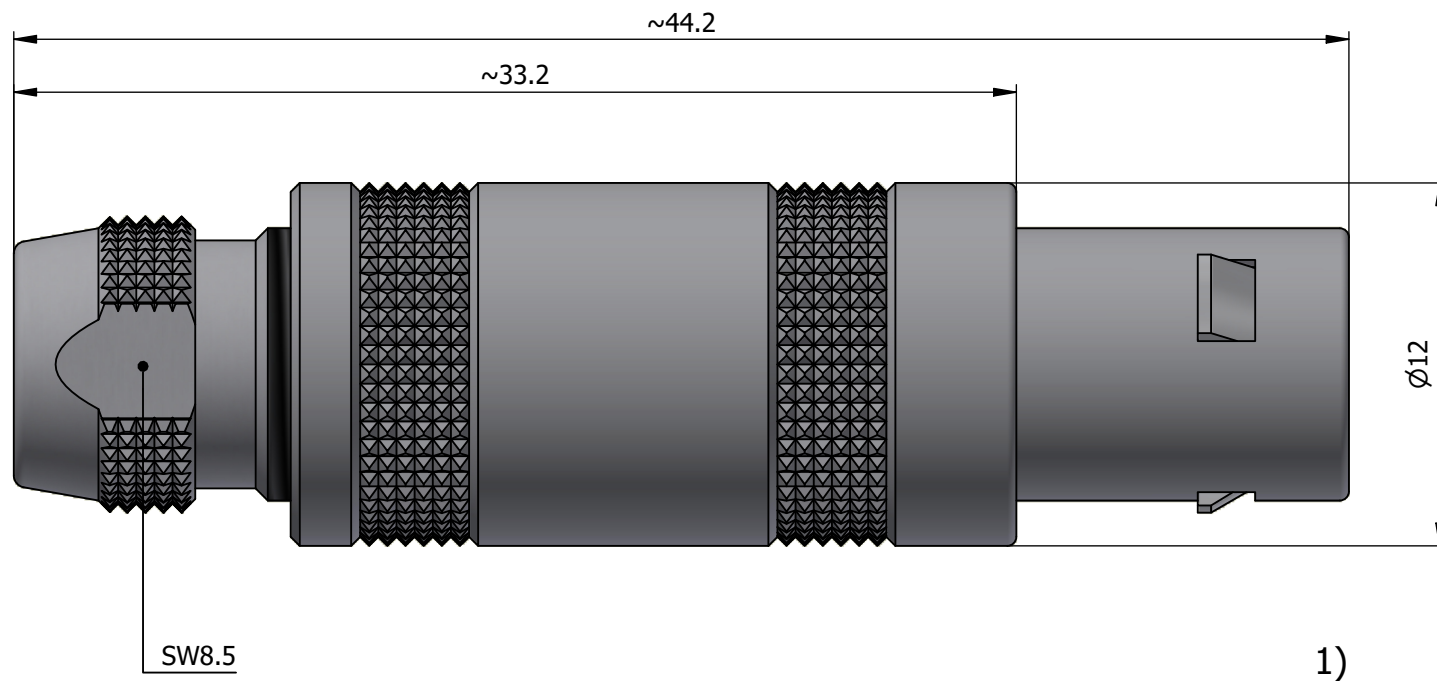

All dimensions are in millimeters (mm)

Alignment Key
Front View

Insert Configuration
Rear View

Note:

1) This picture is generic and for illustrative purposes only, and may show different keying, materials, colour, finish, and contact configuration. Minor shape or feature variations to actual item may be present.

All additional information are documented on the datasheet (See below link or QR Code)
www.lemo.com/pdf/FFA.1S.302.CLAC32.pdf

Model	Series	Insert Config.	Housing	Insulator	Contact	Collet Type	Cable Ø	Variant
FFA	1S	302				CLAC	32	