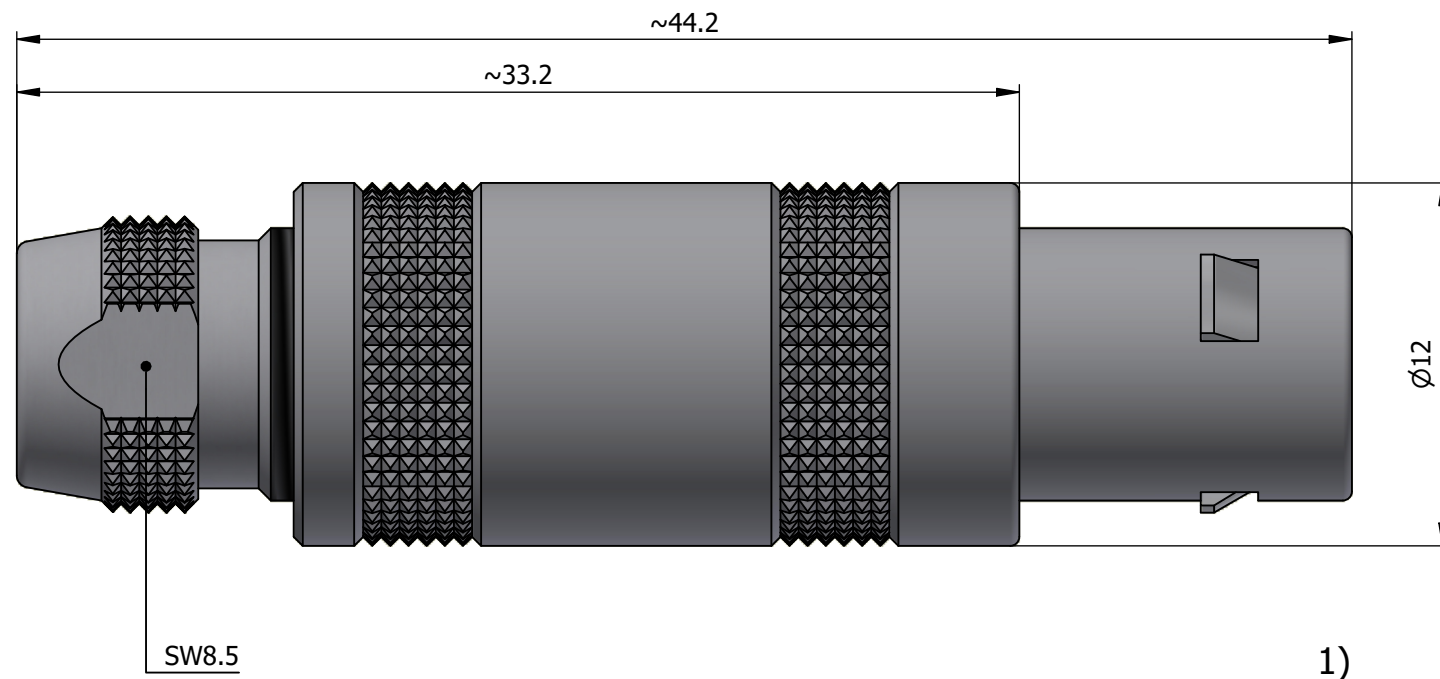

All dimensions are in millimeters (mm)

Alignment Key  
Front View

Insert Configuration  
Rear View

**Note:**

1) This picture is generic and for illustrative purposes only, and may show different keying, materials, colour, finish, and contact configuration. Minor shape or feature variations to actual item may be present.

All additional information are documented on the datasheet (See below link or QR Code)  
[www.lemo.com/pdf/FFA.1S.250.CTAC52.pdf](http://www.lemo.com/pdf/FFA.1S.250.CTAC52.pdf)

Model	Series	Insert Config.	Housing	Insulator	Contact	Collet Type	Cable Ø	Variant
FFA	1S	250				CTAC	52	