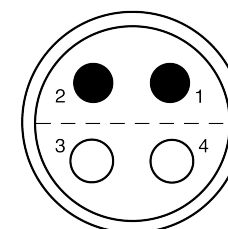

All dimensions are in millimeters (mm)

Alignment Key  
Front View

Insert Configuration  
Rear View

Contact 1, 3: Chromel (+)  
Contact 2, 4: Alumel (-)

**Note:**

1) This picture is generic and for illustrative purposes only, and may show different keying, materials, colour, finish, and contact configuration. Minor shape or feature variations to actual item may be present.

All additional information are documented on the datasheet (See below link or QR Code)  
[www.lemo.com/pdf/FFA.1E.902.CLKC65.pdf](http://www.lemo.com/pdf/FFA.1E.902.CLKC65.pdf)

Model	Series	Insert Config.	Housing	Insulator	Contact	Collet Type	Cable Ø	Variant
FFA	1E	902	CL	KC	65			