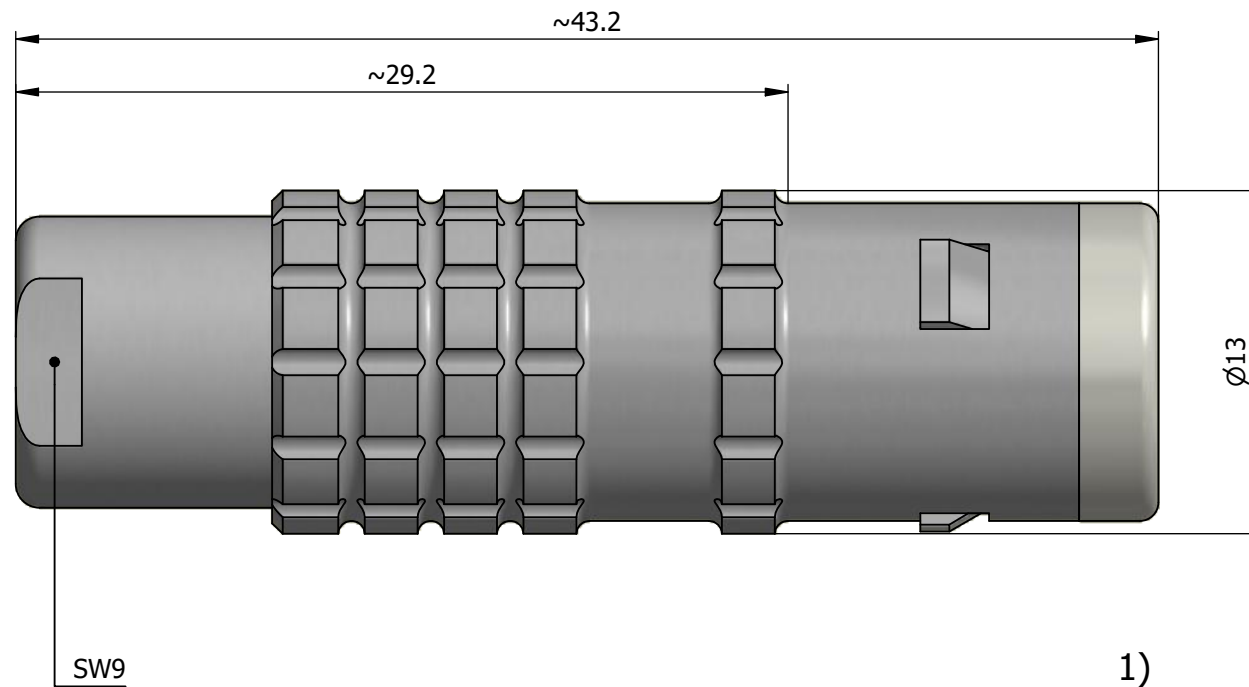

All dimensions are in millimeters (mm)

Alignment Key  
Front View

Insert Configuration  
Rear View

Contact 1, 3: Chromel (+)  
Contact 2, 4: Alumel (-)

**Note:**

1) This picture is generic and for illustrative purposes only, and may show different keying, materials, colour, finish, and contact configuration. Minor shape or feature variations to actual item may be present.

All additional information are documented on the datasheet (See below link or QR Code)  
[www.lemo.com/pdf/FFA.1E.902.CLKC65.pdf](http://www.lemo.com/pdf/FFA.1E.902.CLKC65.pdf)

Model	Series	Insert Config.	Housing	Insulator	Contact	Collet Type	Cable Ø	Variant
FFA	1E	902	CL	KC	65			