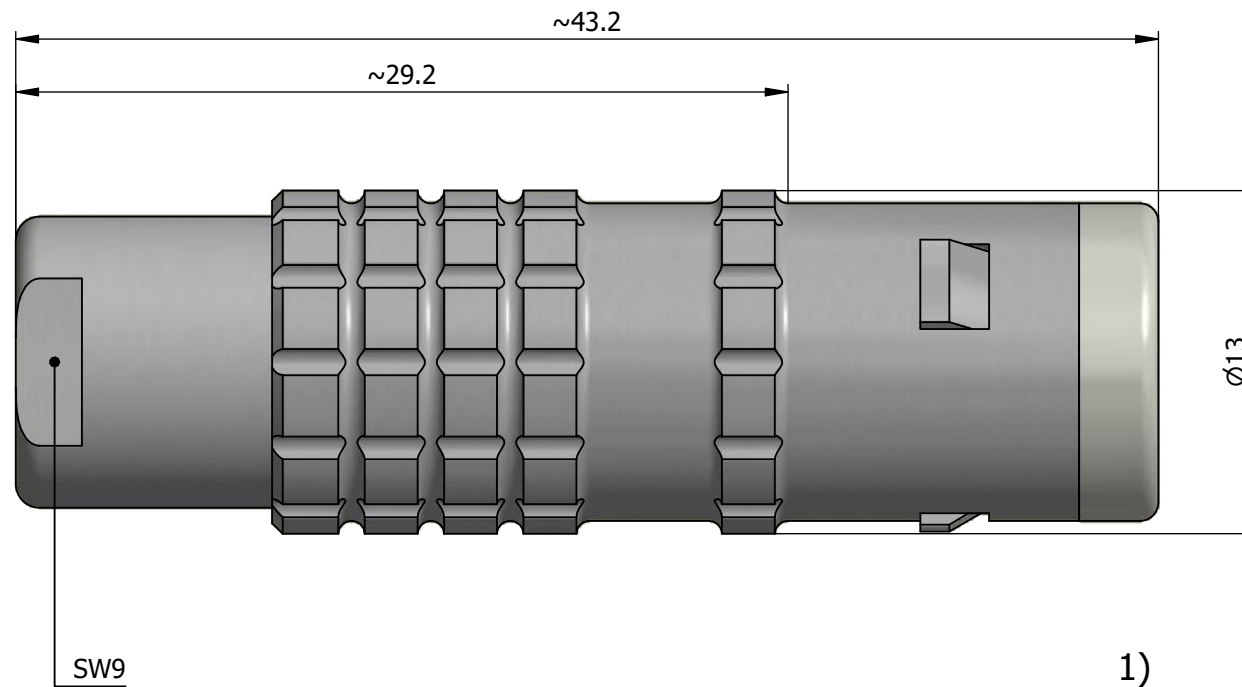

All dimensions are in millimeters (mm)

Alignment Key
Front View

Insert Configuration
Rear View

Note:

1) This picture is generic and for illustrative purposes only, and may show different keying, materials, colour, finish, and contact configuration. Minor shape or feature variations to actual item may be present.

All additional information are documented on the datasheet (See below link or QR Code)
www.lemo.com/pdf/FFA.1E.305.CLAC55.pdf

Model	Series	Insert Config.	Housing	Insulator	Contact	Collet Type	Cable Ø	Variant
FFA	1E	305	CLAC	55				