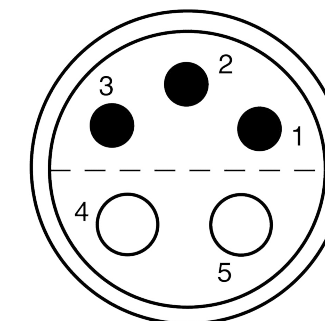

All dimensions are in millimeters (mm)

Alignment Key
Front View

Insert Configuration
Rear View

Note:

1) This picture is generic and for illustrative purposes only, and may show different keying, materials, colour, finish, and contact configuration. Minor shape or feature variations to actual item may be present.

All additional information are documented on the datasheet (See below link or QR Code)
www.lemo.com/pdf/FFA.1E.305.CLAC55.pdf

Model	Series	Insert Config.	Housing	Insulator	Contact	Collet Type	Cable Ø	Variant
FFA	1E	305	CLAC	55				