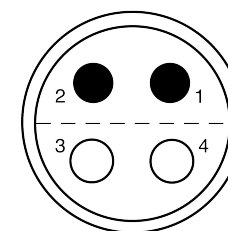

All dimensions are in millimeters (mm)

Alignment Key
Front View

Insert Configuration
Rear View

Contact 1, 3: Copper (+)
Contact 2, 4: Konstantan (-)

Note:

1) This picture is generic and for illustrative purposes only, and may show different keying, materials, colour, finish, and contact configuration. Minor shape or feature variations to actual item may be present.

All additional information are documented on the datasheet (See below link or QR Code)
www.lemo.com/pdf/FFA.0S.902.CLTC44.pdf

Model	Series	Insert Config.	Housing	Insulator	Contact	Collet Type	Cable Ø	Variant
FFA.0S.902								CLTC44