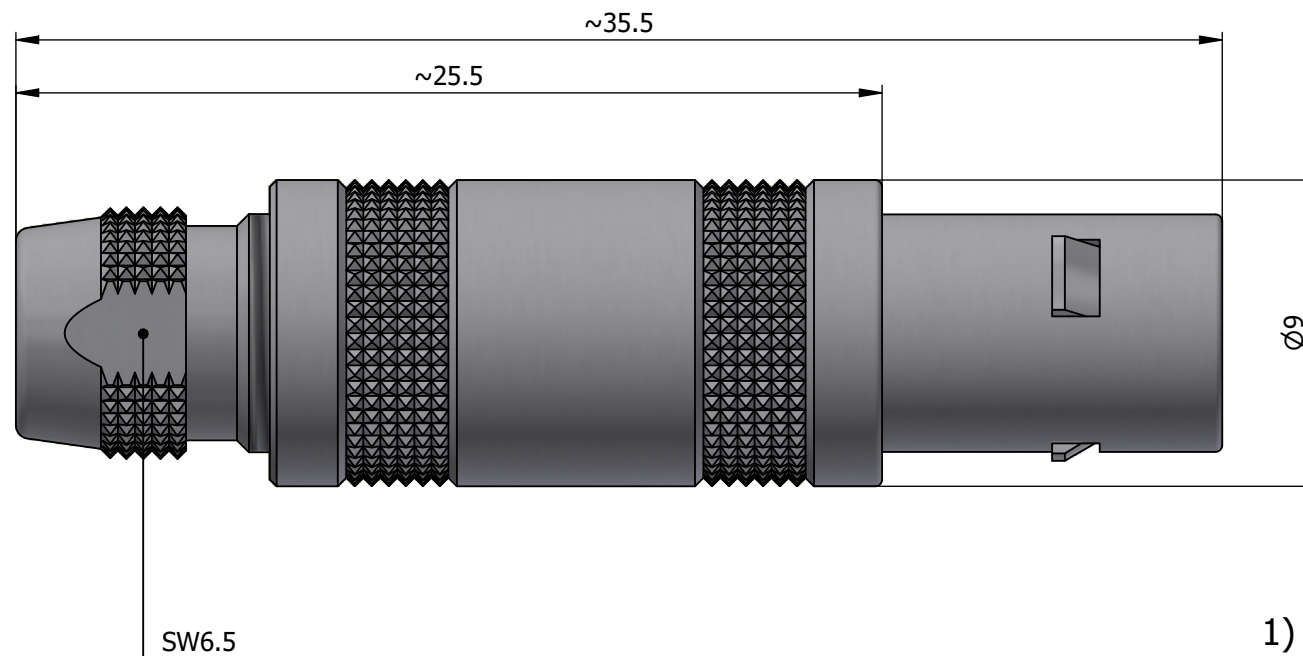

All dimensions are in millimeters (mm)

Alignment Key
Front View

Insert Configuration
Rear View

Contact 1, 3: Copper (+)
Contact 2, 4: Konstantan (-)

Note:

1) This picture is generic and for illustrative purposes only, and may show different keying, materials, colour, finish, and contact configuration. Minor shape or feature variations to actual item may be present.

All additional information are documented on the datasheet (See below link or QR Code)
www.lemo.com/pdf/FFA.0S.902.CLTC44.pdf

Model	Series	Insert Config.	Housing	Insulator	Contact	Collet Type	Cable Ø	Variant
FFA.0S.902								CLTC44