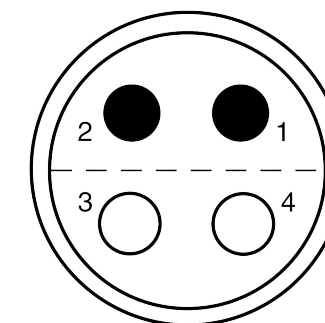

All dimensions are in millimeters (mm)

Alignment Key
Front View

Insert Configuration
Rear View

Note:

1) This picture is generic and for illustrative purposes only, and may show different keying, materials, colour, finish, and contact configuration. Minor shape or feature variations to actual item may be present.

All additional information are documented on the datasheet (See below link or QR Code)
www.lemo.com/pdf/FFA.0S.304.CLAL48.pdf

Model Series Insert Config. Housing Insulator Contact Collet Type Cable Ø Variant
FFA.0S.304.CLAL48