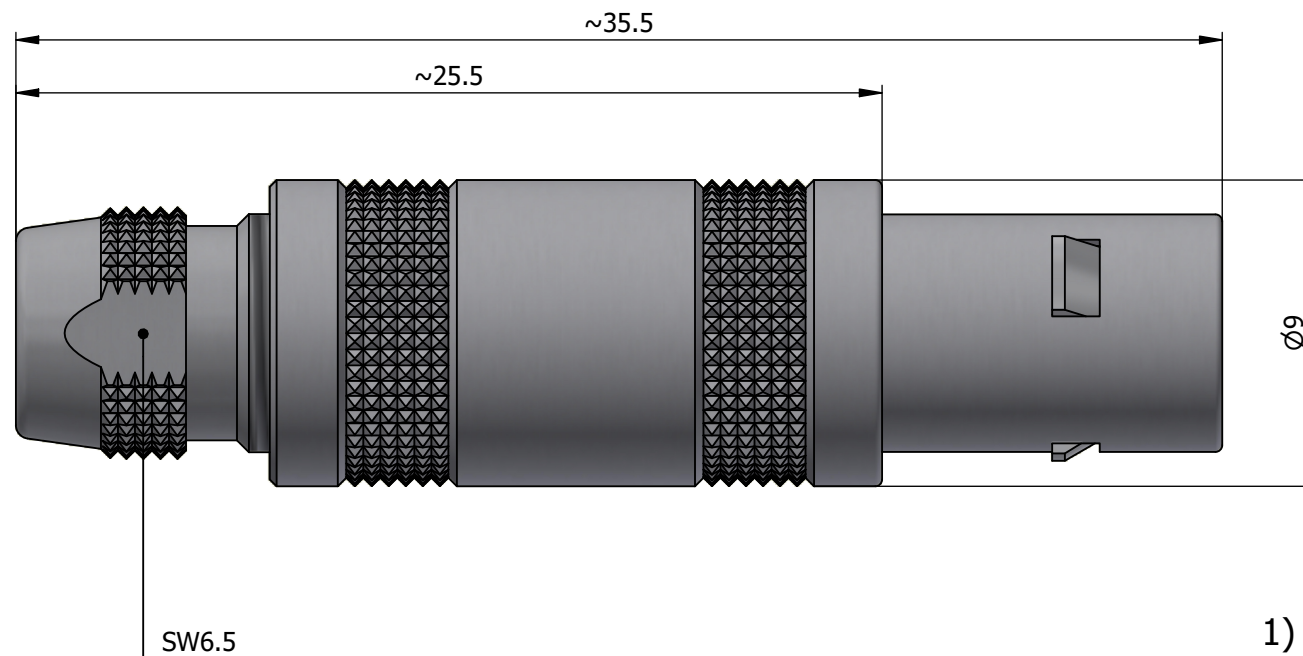

All dimensions are in millimeters (mm)

Alignment Key
Front View

Insert Configuration
Rear View

Note:

1) This picture is generic and for illustrative purposes only, and may show different keying, materials, colour, finish, and contact configuration. Minor shape or feature variations to actual item may be present.

All additional information are documented on the datasheet (See below link or QR Code)
www.lemo.com/pdf/FFA.0S.304.CLAL48.pdf

Model Series Insert Config. Housing Insulator Contact Collet Type Cable Ø Variant
FFA.0S.304.CLAL48