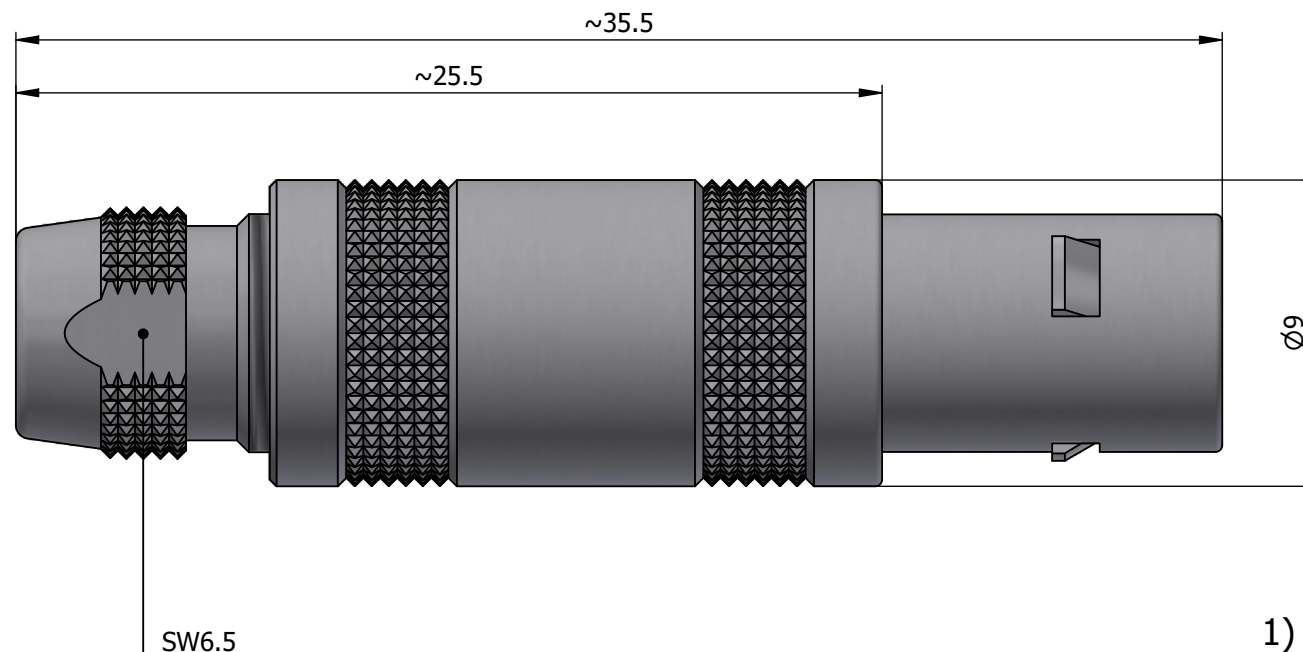

All dimensions are in millimeters (mm)

Alignment Key
Front View

Insert Configuration
Rear View

Note:

1) This picture is generic and for illustrative purposes only, and may show different keying, materials, colour, finish, and contact configuration. Minor shape or feature variations to actual item may be present.

All additional information are documented on the datasheet (See below link or QR Code)
www.lemo.com/pdf/FFA.0S.304.CLAC44.pdf

Model	Series	Insert Config.	Housing	Insulator	Contact	Collet Type	Cable Ø	Variant
FFA.0S.304	CLAC44							