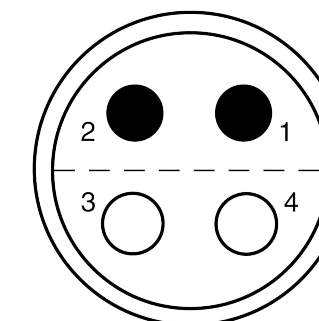

All dimensions are in millimeters (mm)

Alignment Key
Front View

Insert Configuration
Rear View

Note:

1) This picture is generic and for illustrative purposes only, and may show different keying, materials, colour, finish, and contact configuration. Minor shape or feature variations to actual item may be present.

All additional information are documented on the datasheet (See below link or QR Code)
www.lemo.com/pdf/FFA.0S.304.CLAC44.pdf

Model	Series	Insert Config.	Housing	Insulator	Contact	Collet Type	Cable Ø	Variant
FFA.0S.304	CLAC44							

<p>Datasheet</p>	<p>Straight plug, cable collet</p> <p>Series 0S</p>		<p>Drawn</p> <p>15.03.2006</p> <p>BC / RMO</p>
	<p>LEMO SA Chemin des Champs-Courbes 28 1024 Ecublens - SWITZERLAND</p>		<p>Checked</p> <p>02.04.2024</p> <p>TCIT</p>
	<p>Tel. (+41) 21 695 16 00 email : info@lemo.com www.lemo.com</p>		<p>Modified</p> <p>02</p> <p>02.04.2024 / MARI</p>
	<p>CD</p>		<p>DO NOT SCALE DRAWING</p>
<p>FFA.0S.304.CLAC44</p>			