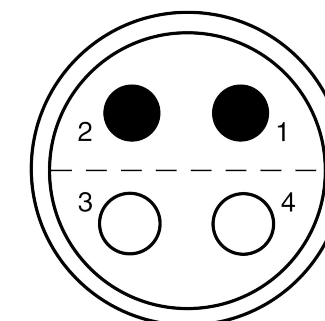

All dimensions are in millimeters (mm)

Alignment Key
Front View

Insert Configuration
Rear View

Note:

1) This picture is generic and for illustrative purposes only, and may show different keying, materials, colour, finish, and contact configuration. Minor shape or feature variations to actual item may be present.

All additional information are documented on the datasheet (See below link or QR Code)
www.lemo.com/pdf/FFA.0S.304.CLAC37.pdf

Model	Series	Insert Config.	Housing	Insulator	Contact	Collet Type	Cable Ø	Variant
FFA.0S.304.CLAC37								