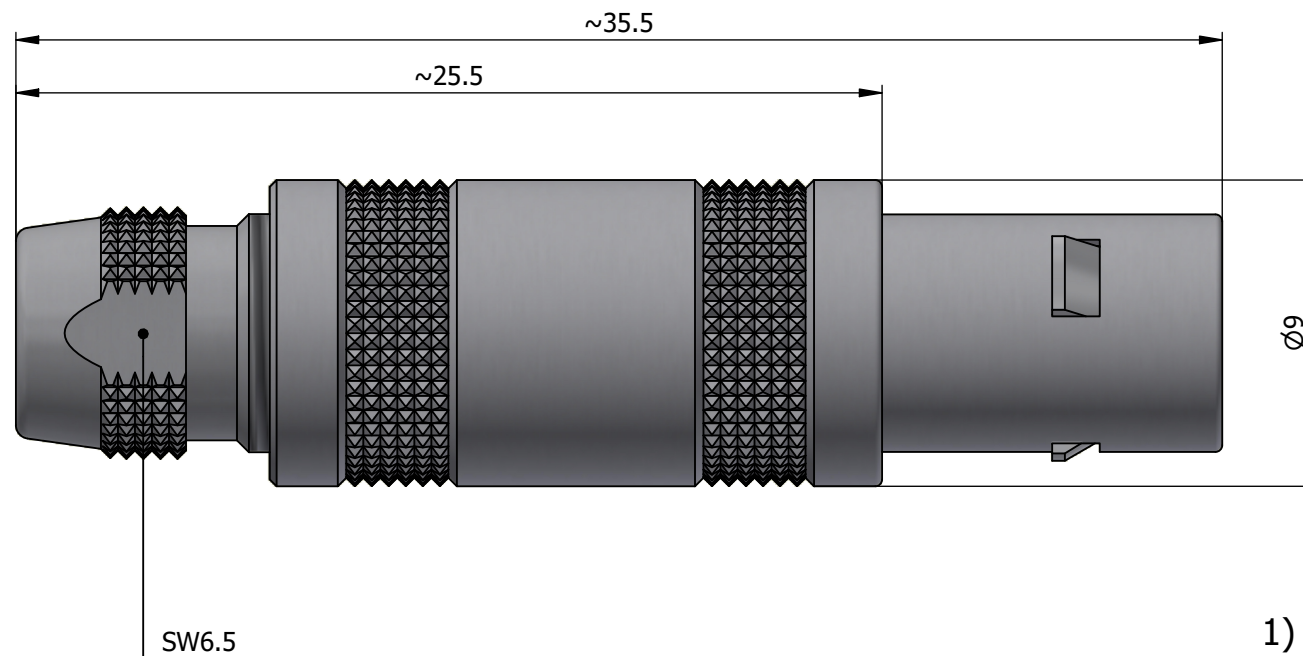

All dimensions are in millimeters (mm)

Alignment Key
Front View

Insert Configuration
Rear View

Note:

1) This picture is generic and for illustrative purposes only, and may show different keying, materials, colour, finish, and contact configuration. Minor shape or feature variations to actual item may be present.

All additional information are documented on the datasheet (See below link or QR Code)
www.lemo.com/pdf/FFA.0S.304.CLAC37.pdf

Model	Series	Insert Config.	Housing	Insulator	Contact	Collet Type	Cable Ø	Variant
FFA.0S.304.CLAC37								