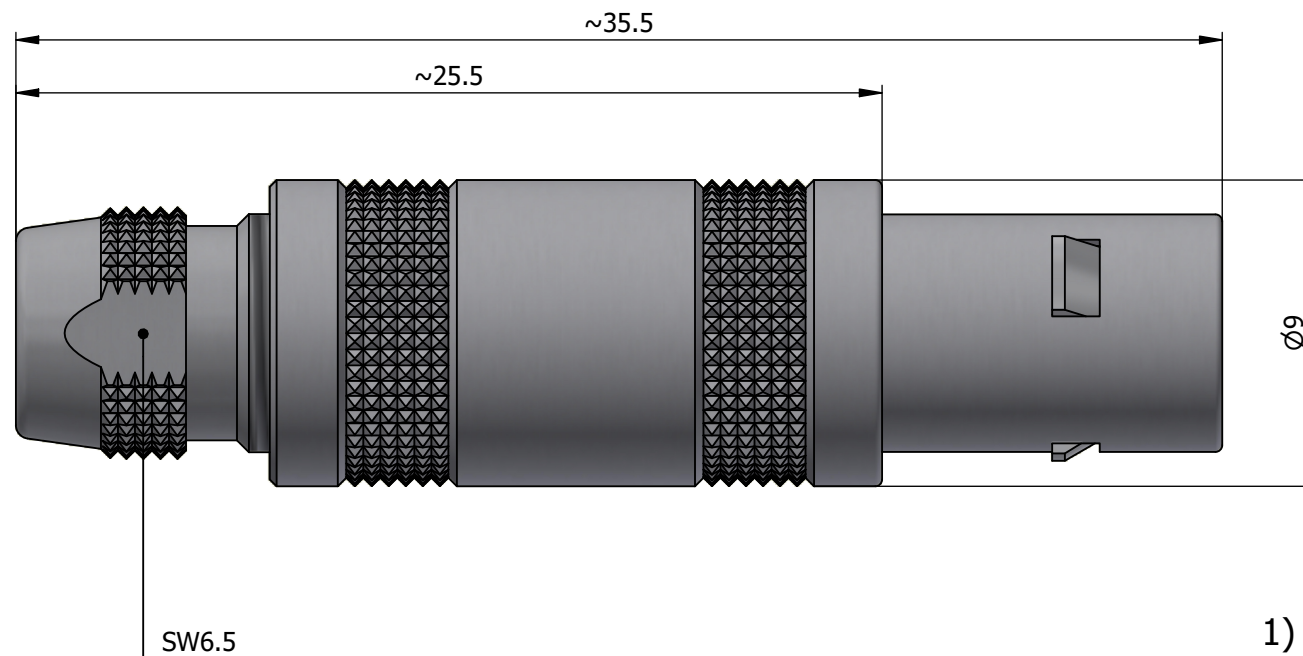

All dimensions are in millimeters (mm)

Alignment Key
Front View

Insert Configuration
Rear View

Note:

1) This picture is generic and for illustrative purposes only, and may show different keying, materials, colour, finish, and contact configuration. Minor shape or feature variations to actual item may be present.

All additional information are documented on the datasheet (See below link or QR Code)
www.lemo.com/pdf/FFA.0S.304.CLAC22.pdf

Model	Series	Insert Config.	Housing	Insulator	Contact	Collet Type	Cable Ø	Variant
FFA.0S	.304	.CLAC22						