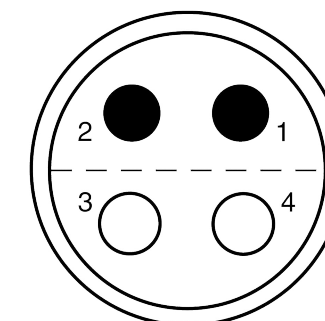

All dimensions are in millimeters (mm)

Alignment Key
Front View

Insert Configuration
Rear View

Note:

1) This picture is generic and for illustrative purposes only, and may show different keying, materials, colour, finish, and contact configuration. Minor shape or feature variations to actual item may be present.

All additional information are documented on the datasheet (See below link or QR Code)
www.lemo.com/pdf/FFA.0S.304.CLAC22.pdf

Model	Series	Insert Config.	Housing	Insulator	Contact	Collet Type	Cable Ø	Variant
FFA.0S	.304	.CLAC22						