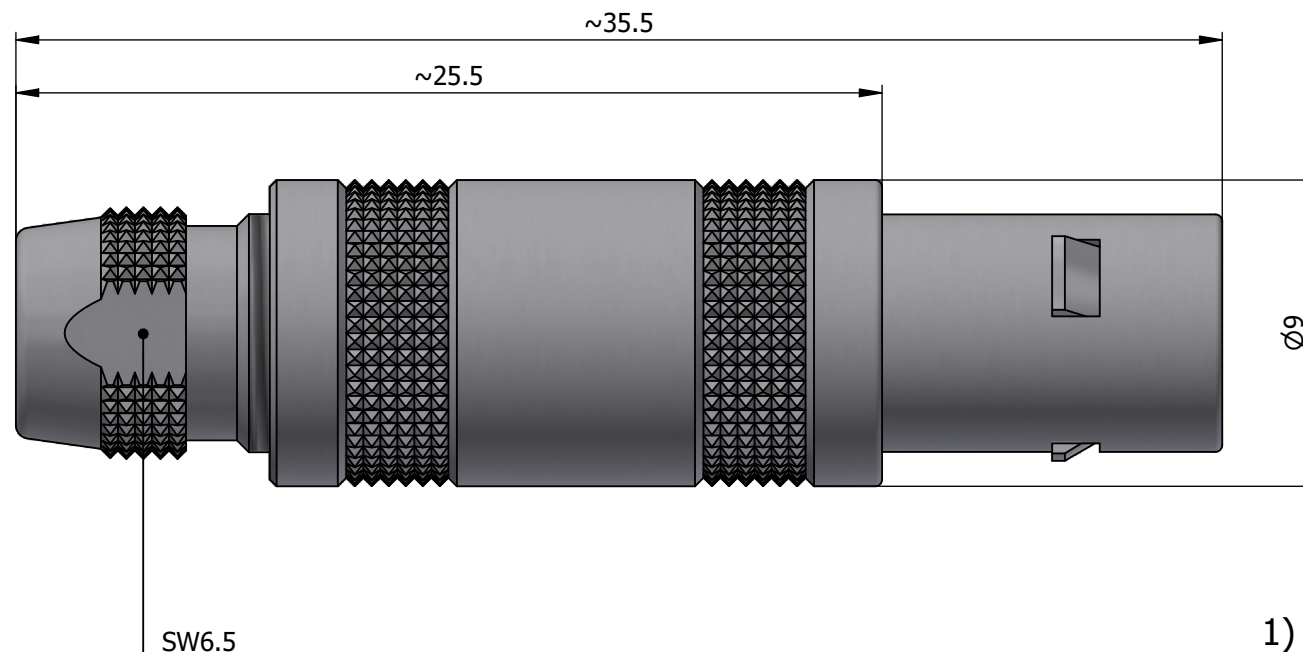

All dimensions are in millimeters (mm)

Alignment Key  
Front View

Insert Configuration  
Rear View

**Note:**

1) This picture is generic and for illustrative purposes only, and may show different keying, materials, colour, finish, and contact configuration. Minor shape or feature variations to actual item may be present.

All additional information are documented on the datasheet (See below link or QR Code)  
[www.lemo.com/pdf/FFA.0S.304.CLAC17.pdf](http://www.lemo.com/pdf/FFA.0S.304.CLAC17.pdf)

Model Series Insert Config. Housing Insulator Contact Collet Type Cable Ø Variant  
**FFA.0S.304.CLAC17**