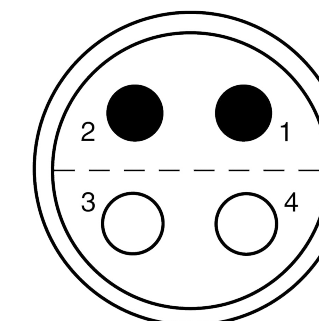

All dimensions are in millimeters (mm)

Alignment Key  
Front View

Insert Configuration  
Rear View

**Note:**

1) This picture is generic and for illustrative purposes only, and may show different keying, materials, colour, finish, and contact configuration. Minor shape or feature variations to actual item may be present.

All additional information are documented on the datasheet (See below link or QR Code)  
[www.lemo.com/pdf/FFA.0S.304.CLAC17.pdf](http://www.lemo.com/pdf/FFA.0S.304.CLAC17.pdf)

Model Series Insert Config. Housing Insulator Contact Collet Type Cable Ø Variant  
**FFA.0S.304.CLAC17**