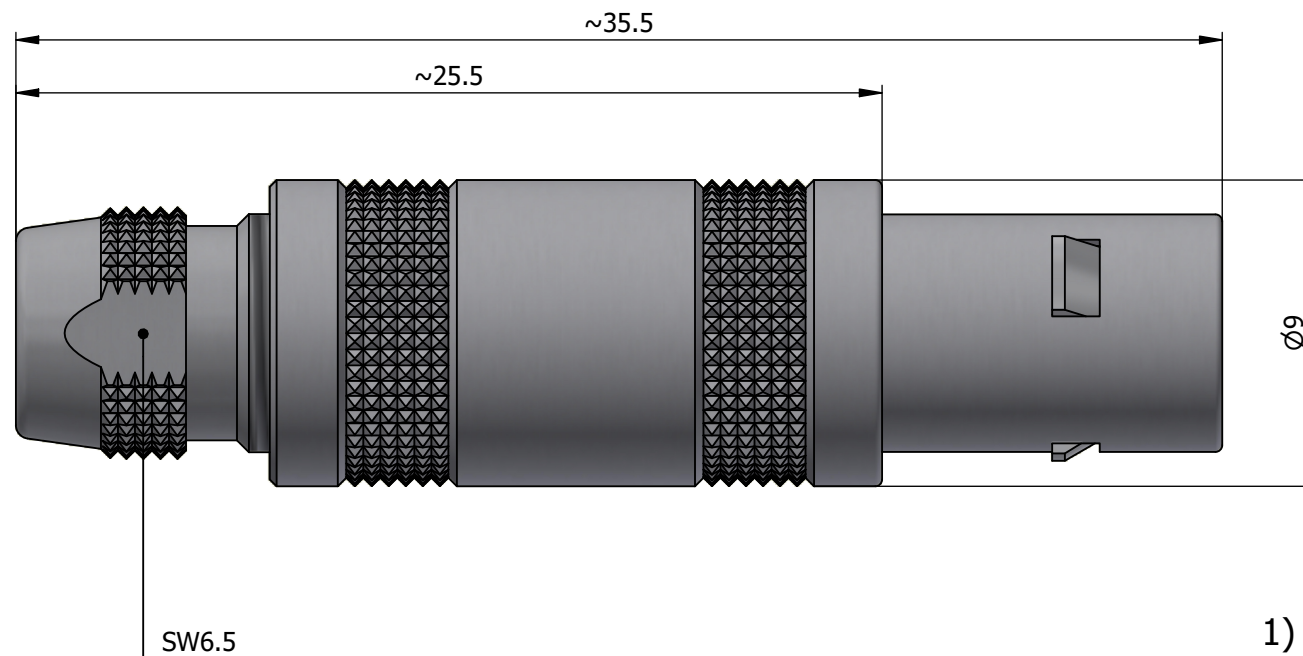

All dimensions are in millimeters (mm)

Alignment Key  
Front View

Insert Configuration  
Rear View

**Note:**

1) This picture is generic and for illustrative purposes only, and may show different keying, materials, colour, finish, and contact configuration. Minor shape or feature variations to actual item may be present.

All additional information are documented on the datasheet (See below link or QR Code)  
[www.lemo.com/pdf/FFA.0S.303.CLAL48.pdf](http://www.lemo.com/pdf/FFA.0S.303.CLAL48.pdf)

Model	Series	Insert Config.	Housing	Insulator	Contact	Collet Type	Cable Ø	Variant
FFA	0S	303	CLAL	48				

<p>Datasheet</p>	<p><b>Straight plug, cable collet</b></p> <p>Series 0S</p>		<p>Drawn</p> <p>02.04.2024</p> <p>MARI / MARI</p>
	<p>LEMO SA Chemin des Champs-Courbes 28 1024 Ecublens - SWITZERLAND</p>		<p>Checked</p> <p>02.04.2024</p> <p>TCIT</p>
	<p>Tel. (+41) 21 695 16 00 email : info@lemo.com www.lemo.com</p>		<p>Modified</p> <p>00</p> <p>02.04.2024 / MARI</p>
	<p>CD</p>		<p>DO NOT SCALE DRAWING</p>
<p><b>FFA.0S.303.CLAL48</b></p>			