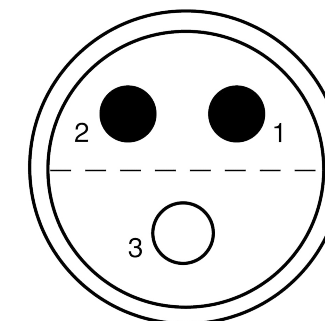

All dimensions are in millimeters (mm)

Alignment Key  
Front View

Insert Configuration  
Rear View

**Note:**

1) This picture is generic and for illustrative purposes only, and may show different keying, materials, colour, finish, and contact configuration. Minor shape or feature variations to actual item may be present.

All additional information are documented on the datasheet (See below link or QR Code)  
[www.lemo.com/pdf/FFA.0S.303.CLAL48.pdf](http://www.lemo.com/pdf/FFA.0S.303.CLAL48.pdf)

Model	Series	Insert Config.	Housing	Insulator	Contact	Collet Type	Cable Ø	Variant
FFA	0S	303	CLAL	48				

<p>Datasheet</p>	<p><b>Straight plug, cable collet</b></p> <p>Series 0S</p>		<p>Drawn</p> <p>02.04.2024</p> <p>MARI / MARI</p>
	<p>LEMO SA Chemin des Champs-Courbes 28 1024 Ecublens - SWITZERLAND</p>		<p>Checked</p> <p>02.04.2024</p> <p>TCIT</p>
	<p>Tel. (+41) 21 695 16 00 email : info@lemo.com www.lemo.com</p>		<p>Modified</p> <p>00</p> <p>02.04.2024 / MARI</p>
	<p>CD</p>		<p>DO NOT SCALE DRAWING</p>
<p><b>FFA.0S.303.CLAL48</b></p>			