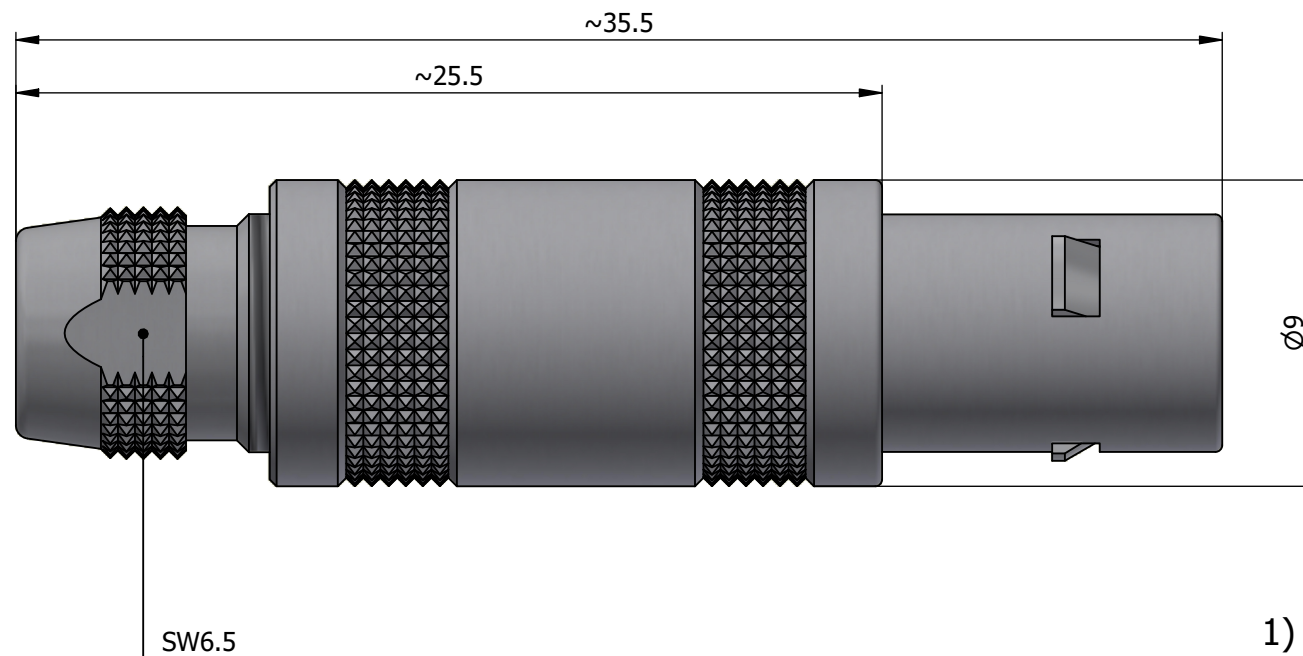

All dimensions are in millimeters (mm)

Alignment Key
Front View

Insert Configuration
Rear View

Note:

1) This picture is generic and for illustrative purposes only, and may show different keying, materials, colour, finish, and contact configuration. Minor shape or feature variations to actual item may be present.

All additional information are documented on the datasheet (See below link or QR Code)
www.lemo.com/pdf/FFA.0S.303.CLAL44.pdf

Model	Series	Insert Config.	Housing	Insulator	Contact	Collet Type	Cable Ø	Variant
FFA.0S.303								CLAL44

<p>Datasheet</p>	<p>Straight plug, cable collet</p> <p>Series 0S</p>		<p>Drawn</p> <p>02.04.2024</p> <p>MARI / MARI</p>
	<p>LEMO SA Chemin des Champs-Courbes 28 1024 Ecublens - SWITZERLAND</p>		<p>Checked</p> <p>02.04.2024</p> <p>TCIT</p>
	<p>Tel. (+41) 21 695 16 00 email : info@lemo.com www.lemo.com</p>		<p>Modified</p> <p>00</p> <p>02.04.2024 / MARI</p>
	<p>CD</p>		<p>DO NOT SCALE DRAWING</p>
<p>FFA.0S.303.CLAL44</p>			