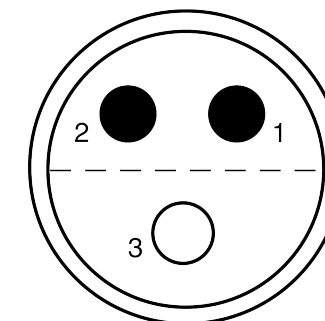

All dimensions are in millimeters (mm)

Alignment Key
Front View

Insert Configuration
Rear View

Note:

1) This picture is generic and for illustrative purposes only, and may show different keying, materials, colour, finish, and contact configuration. Minor shape or feature variations to actual item may be present.

All additional information are documented on the datasheet (See below link or QR Code)
www.lemo.com/pdf/FFA.0S.303.CLAL44.pdf

Model	Series	Insert Config.	Housing	Insulator	Contact	Collet Type	Cable Ø	Variant
FFA.0S.303								CLAL44

<p>Datasheet</p>	<p>Straight plug, cable collet</p> <p>Series 0S</p>		<p>Drawn</p> <p>02.04.2024</p> <p>MARI / MARI</p>
	<p>LEMO SA Chemin des Champs-Courbes 28 1024 Ecublens - SWITZERLAND</p>		<p>Checked</p> <p>02.04.2024</p> <p>TCIT</p>
	<p>Tel. (+41) 21 695 16 00 email : info@lemo.com www.lemo.com</p>		<p>Modified</p> <p>00</p> <p>02.04.2024 / MARI</p>
	<p>CD</p>		<p>DO NOT SCALE DRAWING</p>
<p>FFA.0S.303.CLAL44</p>			