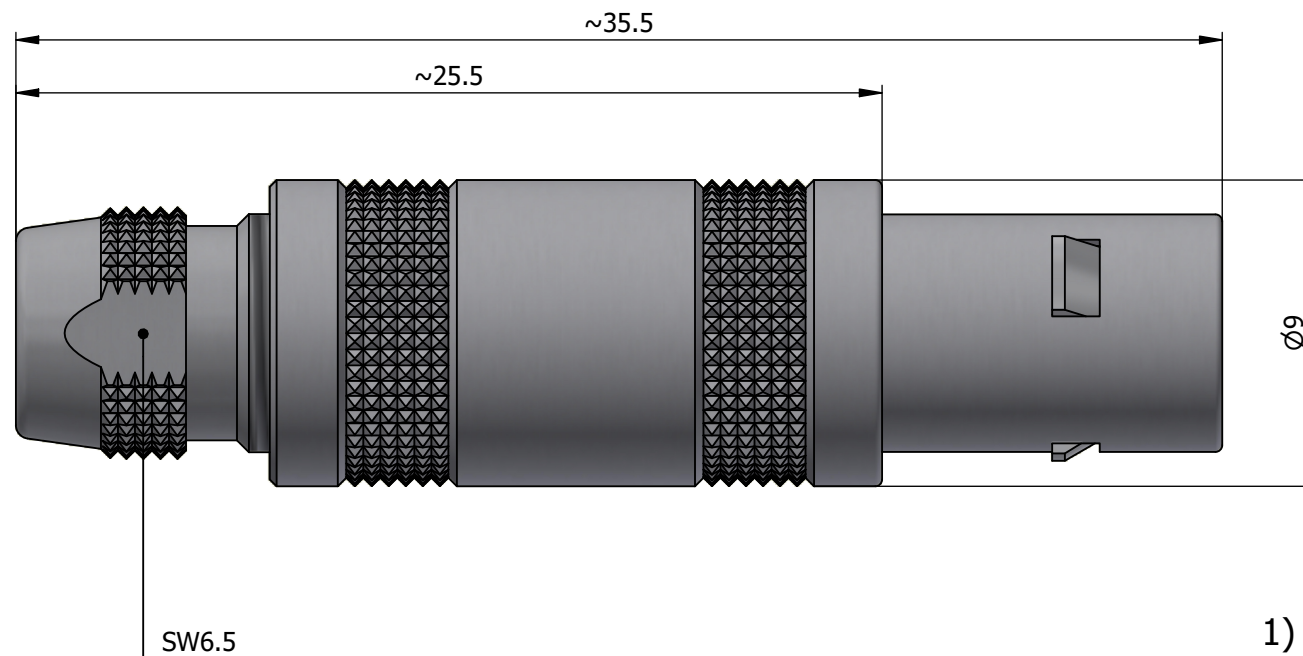

All dimensions are in millimeters (mm)

Alignment Key
Front View

Insert Configuration
Rear View

Note:

1) This picture is generic and for illustrative purposes only, and may show different keying, materials, colour, finish, and contact configuration. Minor shape or feature variations to actual item may be present.

All additional information are documented on the datasheet (See below link or QR Code)
www.lemo.com/pdf/FFA.0S.303.CLAL42.pdf

Model	Series	Insert Config.	Housing	Insulator	Contact	Collet Type	Cable Ø	Variant
FFA.0S.303								CLAL42

<p>Datasheet</p>	<p>Straight plug, cable collet</p> <p>Series 0S</p>		<p>Drawn</p> <p>02.04.2024</p> <p>MARI / MARI</p>
	<p>LEMO SA Chemin des Champs-Courbes 28 1024 Ecublens - SWITZERLAND</p>		<p>Checked</p> <p>02.04.2024</p> <p>TCIT</p>
	<p>Tel. (+41) 21 695 16 00 email : info@lemo.com www.lemo.com</p>		<p>Modified</p> <p>00</p> <p>02.04.2024 / MARI</p>
	<p>CD</p>		<p>DO NOT SCALE DRAWING</p>
<p>FFA.0S.303.CLAL42</p>			