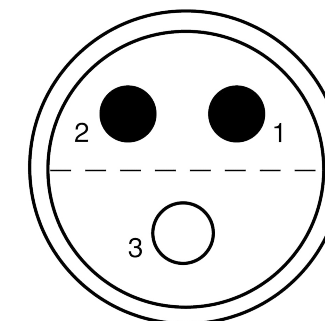

All dimensions are in millimeters (mm)

Alignment Key
Front View

Insert Configuration
Rear View

Note:

1) This picture is generic and for illustrative purposes only, and may show different keying, materials, colour, finish, and contact configuration. Minor shape or feature variations to actual item may be present.

All additional information are documented on the datasheet (See below link or QR Code)
www.lemo.com/pdf/FFA.0S.303.CLAL42.pdf

Model	Series	Insert Config.	Housing	Insulator	Contact	Collet Type	Cable Ø	Variant
FFA.0S.303								CLAL42

<p>Datasheet</p>	<p>Straight plug, cable collet</p> <p>Series 0S</p>		<p>Drawn</p> <p>02.04.2024</p> <p>MARI / MARI</p>
	<p>LEMO SA Chemin des Champs-Courbes 28 1024 Ecublens - SWITZERLAND</p>		<p>Checked</p> <p>02.04.2024</p> <p>TCIT</p>
	<p>Tel. (+41) 21 695 16 00 email : info@lemo.com www.lemo.com</p>		<p>Modified</p> <p>00</p> <p>02.04.2024 / MARI</p>
	<p>CD</p>		<p>DO NOT SCALE DRAWING</p>
<p>FFA.0S.303.CLAL42</p>			