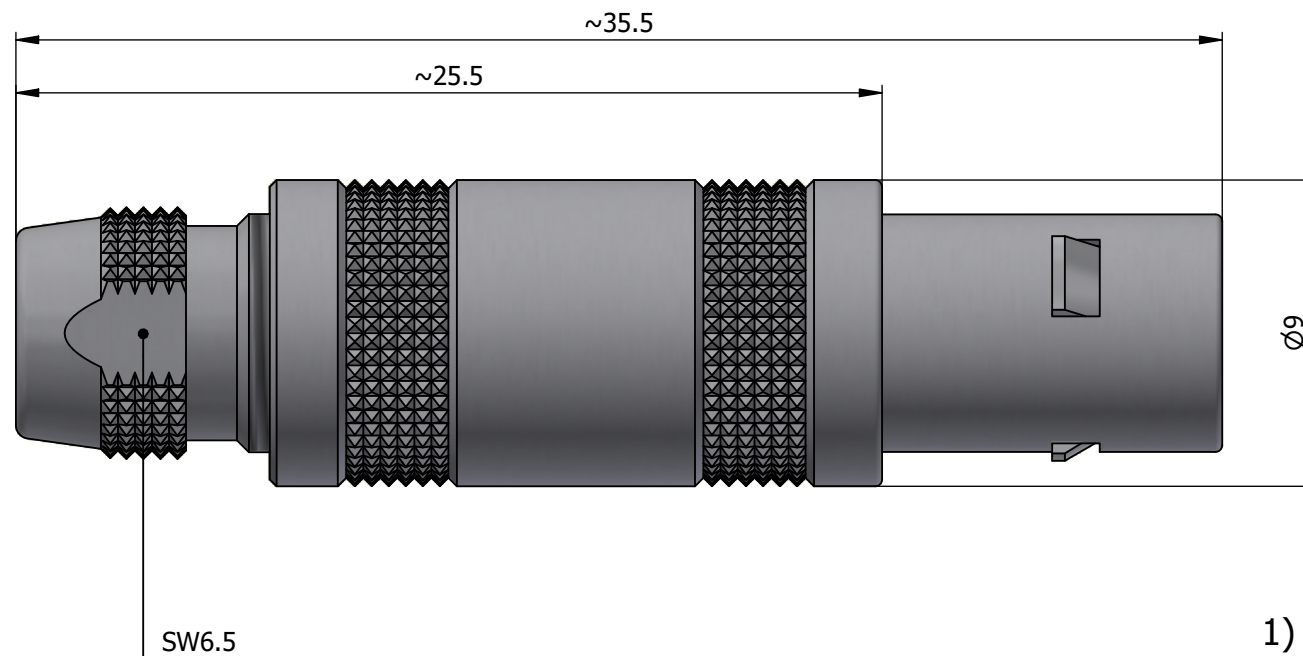

All dimensions are in millimeters (mm)

Alignment Key  
Front View

Insert Configuration  
Rear View

**Note:**

1) This picture is generic and for illustrative purposes only, and may show different keying, materials, colour, finish, and contact configuration. Minor shape or feature variations to actual item may be present.

All additional information are documented on the datasheet (See below link or QR Code)  
[www.lemo.com/pdf/FFA.0S.303.CLAL32.pdf](http://www.lemo.com/pdf/FFA.0S.303.CLAL32.pdf)

Model	Series	Insert Config.	Housing	Insulator	Contact	Collet Type	Cable Ø	Variant
FFA.0S.303.CLAL32								