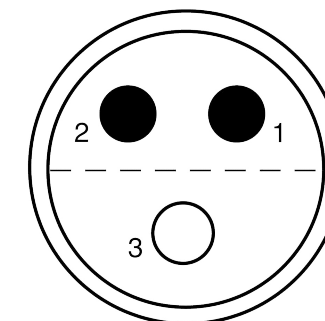

All dimensions are in millimeters (mm)

Alignment Key  
Front View

Insert Configuration  
Rear View

**Note:**

1) This picture is generic and for illustrative purposes only, and may show different keying, materials, colour, finish, and contact configuration. Minor shape or feature variations to actual item may be present.

All additional information are documented on the datasheet (See below link or QR Code)  
[www.lemo.com/pdf/FFA.0S.303.CLAL32.pdf](http://www.lemo.com/pdf/FFA.0S.303.CLAL32.pdf)

Model	Series	Insert Config.	Housing	Insulator	Contact	Collet Type	Cable Ø	Variant
FFA.0S.303.CLAL32								