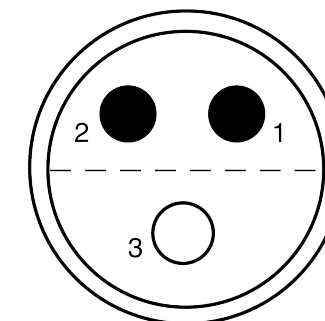

All dimensions are in millimeters (mm)

Alignment Key  
Front View

Insert Configuration  
Rear View

**Note:**

1) This picture is generic and for illustrative purposes only, and may show different keying, materials, colour, finish, and contact configuration. Minor shape or feature variations to actual item may be present.

All additional information are documented on the datasheet (See below link or QR Code)  
[www.lemo.com/pdf/FFA.0S.303.CLAL27.pdf](http://www.lemo.com/pdf/FFA.0S.303.CLAL27.pdf)

Model	Series	Insert Config.	Housing	Insulator	Contact	Collet Type	Cable Ø	Variant
FFA.0S.303.CLAL27								

<p>Datasheet</p>	<p><b>Straight plug, cable collet</b></p> <p>Series 0S</p>		<p>Drawn</p> <p>02.04.2024</p> <p>MARI / MARI</p>
	<p>LEMO SA Chemin des Champs-Courbes 28 1024 Ecublens - SWITZERLAND</p>		<p>Checked</p> <p>02.04.2024</p> <p>TCIT</p>
	<p>Tel. (+41) 21 695 16 00 email : info@lemo.com www.lemo.com</p>		<p>Modified</p> <p>00</p> <p>02.04.2024 / MARI</p>
	<p>CD</p>		<p>DO NOT SCALE DRAWING</p>
<p><b>FFA.0S.303.CLAL27</b></p>			