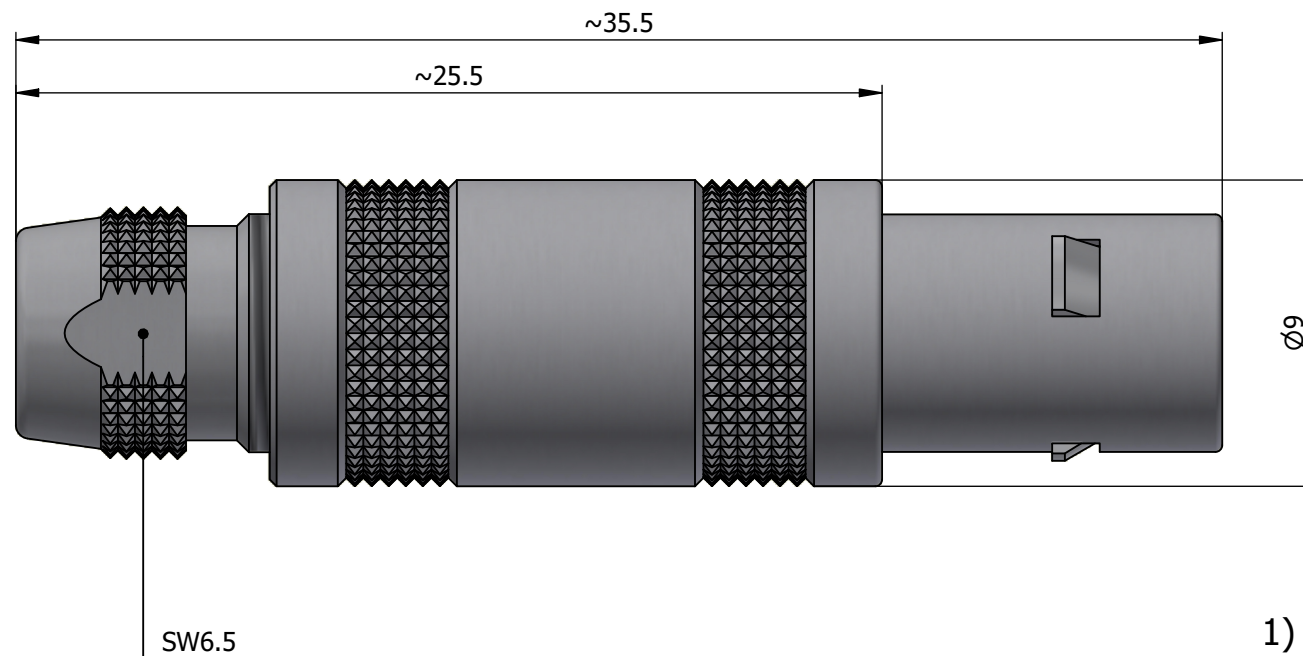

All dimensions are in millimeters (mm)

Alignment Key  
Front View

Insert Configuration  
Rear View

**Note:**

1) This picture is generic and for illustrative purposes only, and may show different keying, materials, colour, finish, and contact configuration. Minor shape or feature variations to actual item may be present.

All additional information are documented on the datasheet (See below link or QR Code)  
[www.lemo.com/pdf/FFA.0S.303.CLAL27.pdf](http://www.lemo.com/pdf/FFA.0S.303.CLAL27.pdf)

Model	Series	Insert Config.	Housing	Insulator	Contact	Collet Type	Cable Ø	Variant
FFA.0S.303.CLAL27								

<p>Datasheet</p>	<p><b>Straight plug, cable collet</b></p> <p>Series 0S</p>		<p>Drawn</p> <p>02.04.2024</p> <p>MARI / MARI</p>
	<p>LEMO SA Chemin des Champs-Courbes 28 1024 Ecublens - SWITZERLAND</p>		<p>Checked</p> <p>02.04.2024</p> <p>TCIT</p>
	<p>Tel. (+41) 21 695 16 00 email : info@lemo.com www.lemo.com</p>		<p>Modified</p> <p>00</p> <p>02.04.2024 / MARI</p>
	<p>CD</p>		<p>DO NOT SCALE DRAWING</p>
<p><b>FFA.0S.303.CLAL27</b></p>			