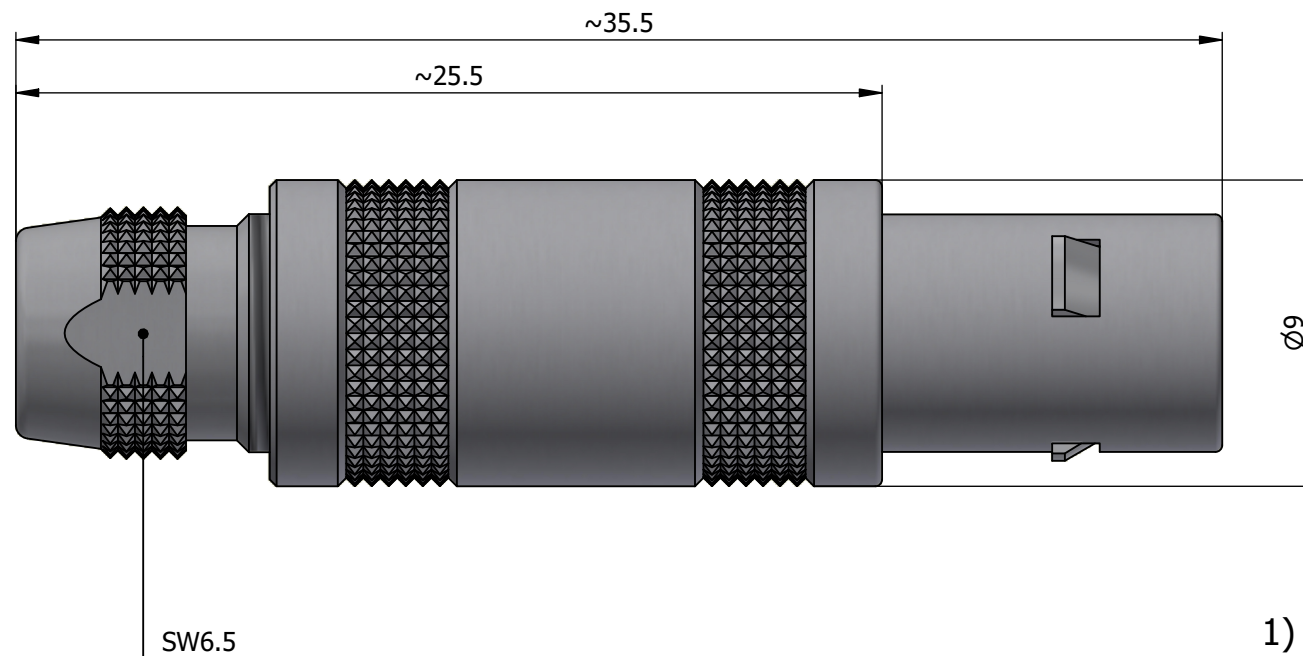

All dimensions are in millimeters (mm)

Alignment Key
Front View

Insert Configuration
Rear View

Note:

1) This picture is generic and for illustrative purposes only, and may show different keying, materials, colour, finish, and contact configuration. Minor shape or feature variations to actual item may be present.

All additional information are documented on the datasheet (See below link or QR Code)
www.lemo.com/pdf/FFA.0S.302.CYZC37.pdf

Model	Series	Insert Config.	Housing	Insulator	Contact	Collet Type	Cable Ø	Variant
FFA.0S.302.CYZC37								

<p>Datasheet</p>	<p>Straight plug, cable collet</p> <p>Series 0S</p>		<p>Drawn</p> <p>02.04.2024</p> <p>MARI / MARI</p>
	<p>LEMO SA Chemin des Champs-Courbes 28 1024 Ecublens - SWITZERLAND</p>		<p>Checked</p> <p>02.04.2024</p> <p>TCIT</p>
	<p>Tel. (+41) 21 695 16 00 email : info@lemo.com www.lemo.com</p>		<p>Modified</p> <p>00</p> <p>02.04.2024 / MARI</p>
	<p>CD</p>		<p>DO NOT SCALE DRAWING</p>