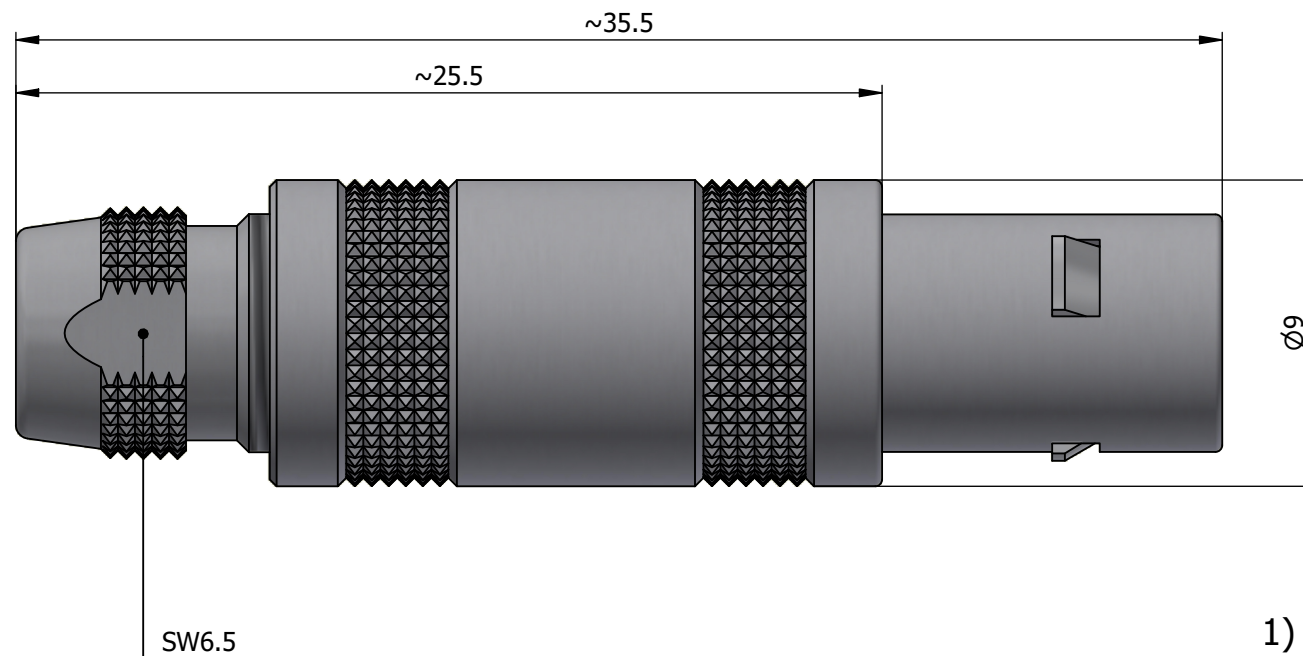

All dimensions are in millimeters (mm)

Alignment Key
Front View

Insert Configuration
Rear View

Note:

1) This picture is generic and for illustrative purposes only, and may show different keying, materials, colour, finish, and contact configuration. Minor shape or feature variations to actual item may be present.

All additional information are documented on the datasheet (See below link or QR Code)
www.lemo.com/pdf/FFA.0S.302.CYBC37.pdf

Model	Series	Insert Config.	Housing	Insulator	Contact	Collet Type	Cable Ø	Variant
FFA.0S.302.CYBC37								

<p>Datasheet</p>	<p>Straight plug, cable collet</p> <p>Series 0S</p>		<p>Drawn</p> <p>02.04.2024</p> <p>MARI / MARI</p>
	<p>LEMO SA Chemin des Champs-Courbes 28 1024 Ecublens - SWITZERLAND</p>		<p>Checked</p> <p>02.04.2024</p> <p>TCIT</p>
	<p>Tel. (+41) 21 695 16 00 email : info@lemo.com www.lemo.com</p>		<p>Modified</p> <p>00</p> <p>02.04.2024 / MARI</p>
	<p>CD</p>		<p>DO NOT SCALE DRAWING</p>
<p>FFA.0S.302.CYBC37</p>			