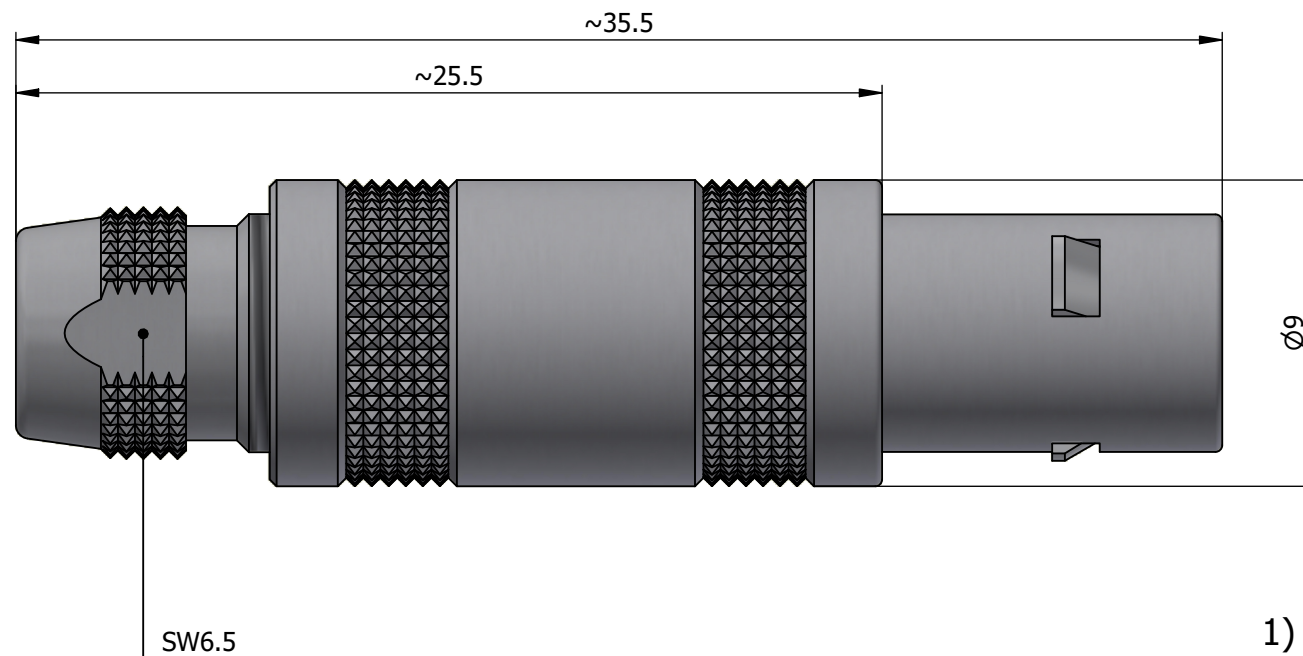

All dimensions are in millimeters (mm)

Alignment Key
Front View

Insert Configuration
Rear View

Note:

1) This picture is generic and for illustrative purposes only, and may show different keying, materials, colour, finish, and contact configuration. Minor shape or feature variations to actual item may be present.

All additional information are documented on the datasheet (See below link or QR Code)
www.lemo.com/pdf/FFA.0S.302.CLAC22.pdf

Model	Series	Insert Config.	Housing	Insulator	Contact	Collet Type	Cable Ø	Variant
FFA.0S.302								CLAC22