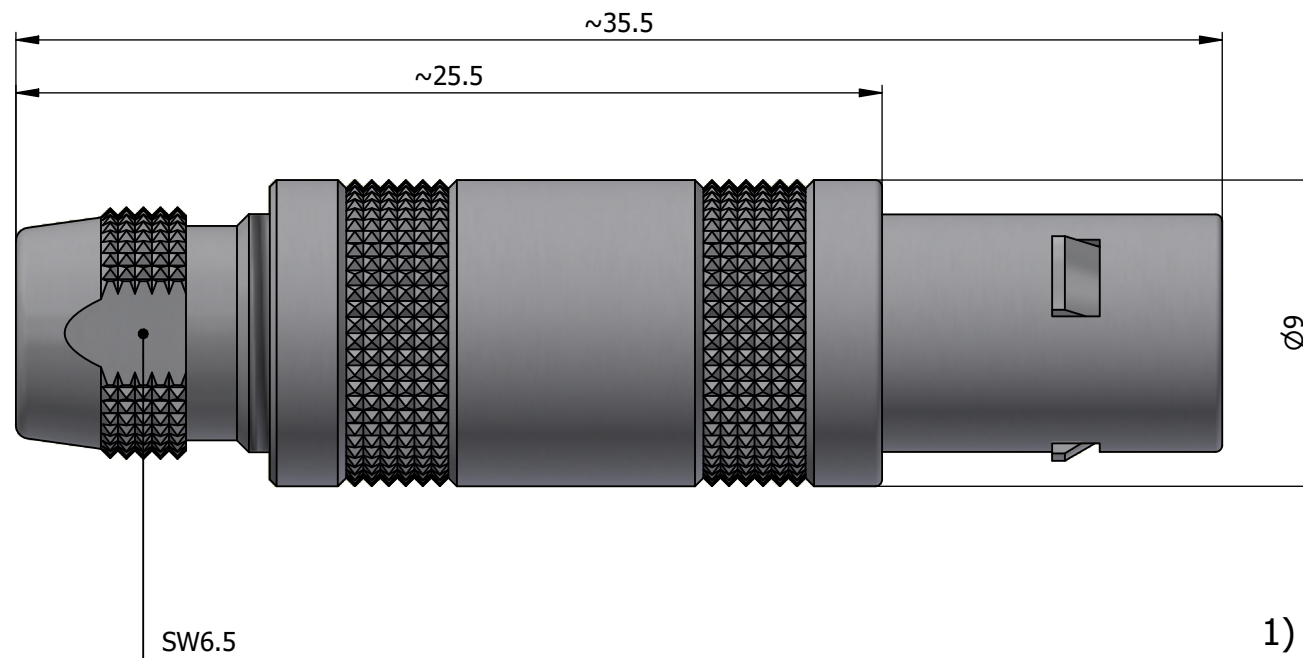

All dimensions are in millimeters (mm)

Alignment Key  
Front View

Insert Configuration  
Rear View

**Note:**

1) This picture is generic and for illustrative purposes only, and may show different keying, materials, colour, finish, and contact configuration. Minor shape or feature variations to actual item may be present.

All additional information are documented on the datasheet (See below link or QR Code)  
[www.lemo.com/pdf/FFA.0S.250.CTAC44.pdf](http://www.lemo.com/pdf/FFA.0S.250.CTAC44.pdf)

Model	Series	Insert Config.	Housing	Insulator	Contact	Collet Type	Cable Ø	Variant
FFA.0S.250	0S	250				CTAC	44	