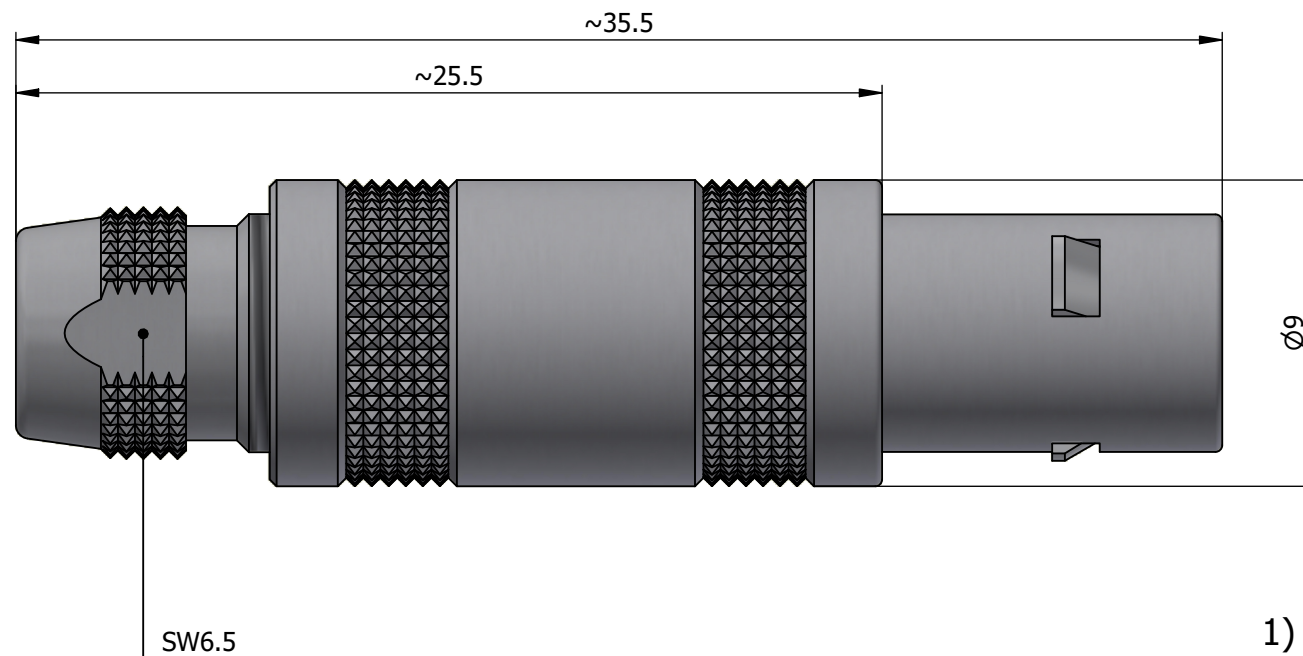

All dimensions are in millimeters (mm)

Alignment Key
Front View

Insert Configuration
Rear View

Note:

1) This picture is generic and for illustrative purposes only, and may show different keying, materials, colour, finish, and contact configuration. Minor shape or feature variations to actual item may be present.

All additional information are documented on the datasheet (See below link or QR Code)
www.lemo.com/pdf/FFA.0S.250.CTAC22.pdf

Model	Series	Insert Config.	Housing	Insulator	Contact	Collet Type	Cable Ø	Variant
FFA.0S.250.CTAC22								