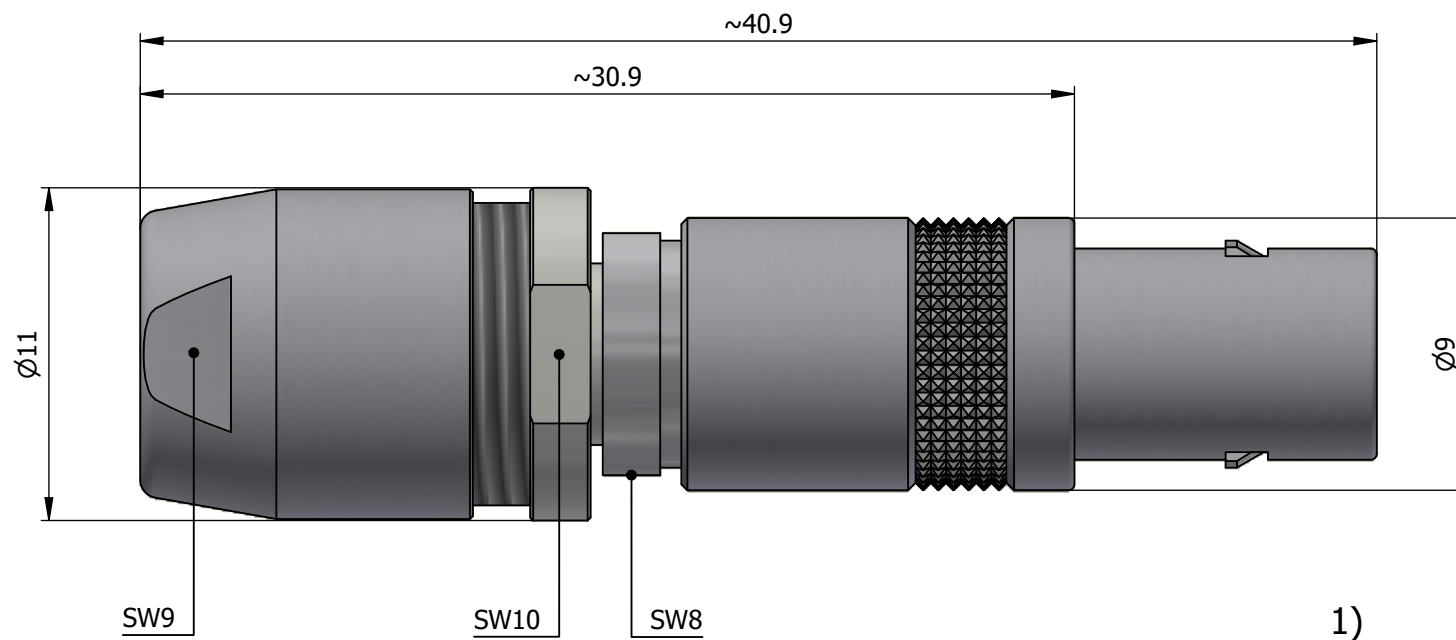

All dimensions are in millimeters (mm)

Alignment Key
Front View

Insert Configuration
Rear View

Note:

1) This picture is generic and for illustrative purposes only, and may show different keying, materials, colour, finish, and contact configuration. Minor shape or feature variations to actual item may be present.

All additional information are documented on the datasheet (See below link or QR Code)
www.lemo.com/pdf/FFA.0S.250.CLCD62.pdf

Model	Series	Insert Config.	Housing	Insulator	Contact	Collet Type	Cable Ø	Variant
FFA.0S.250	CLCD62							