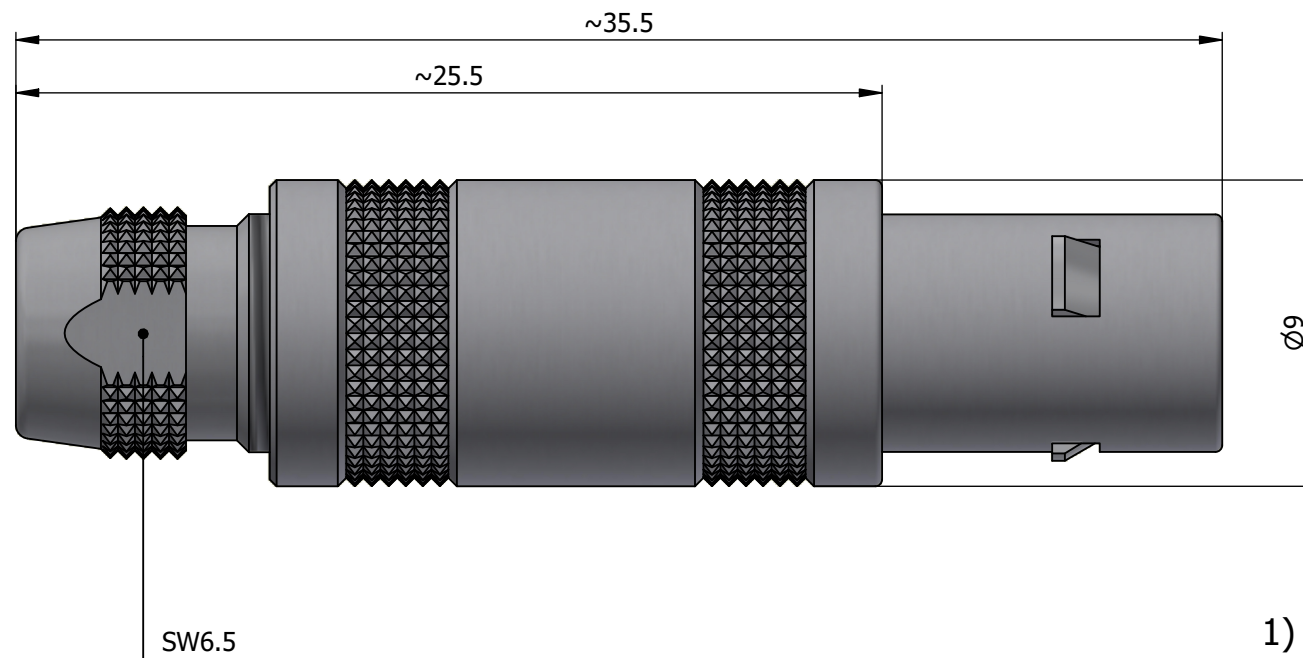

All dimensions are in millimeters (mm)

Alignment Key  
Front View

Insert Configuration  
Rear View

**Note:**

1) This picture is generic and for illustrative purposes only, and may show different keying, materials, colour, finish, and contact configuration. Minor shape or feature variations to actual item may be present.

All additional information are documented on the datasheet (See below link or QR Code)  
[www.lemo.com/pdf/FFA.0S.250.CLAC44.pdf](http://www.lemo.com/pdf/FFA.0S.250.CLAC44.pdf)

Model	Series	Insert Config.	Housing	Insulator	Contact	Collet Type	Cable Ø	Variant
FFA	0S	250	CLAC	44				