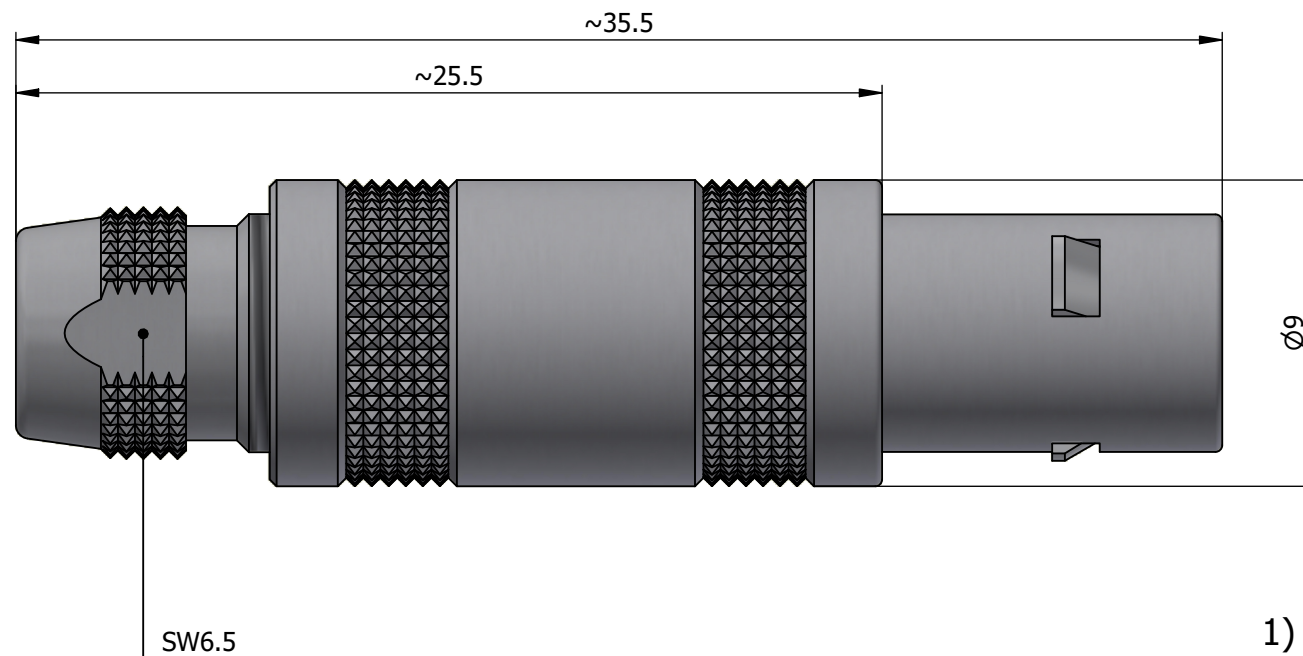

All dimensions are in millimeters (mm)

Alignment Key
Front View

Insert Configuration
Rear View

Note:

1) This picture is generic and for illustrative purposes only, and may show different keying, materials, colour, finish, and contact configuration. Minor shape or feature variations to actual item may be present.

All additional information are documented on the datasheet (See below link or QR Code)
www.lemo.com/pdf/FFA.0S.116.CTLC32.pdf

| | | | | | | | | |
|-------------------|--------|----------------|---------|-----------|---------|-------------|---------|---------|
| Model | Series | Insert Config. | Housing | Insulator | Contact | Collet Type | Cable Ø | Variant |
| FFA.0S.116.CTLC32 | | | | | | | | |