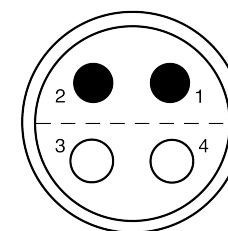

All dimensions are in millimeters (mm)

Alignment Key
Front View

Insert Configuration
Rear View

Contact 1, 3: Chromel (+)
Contact 2, 4: Alumel (-)

Note:

1) This picture is generic and for illustrative purposes only, and may show different keying, materials, colour, finish, and contact configuration. Minor shape or feature variations to actual item may be present.

All additional information are documented on the datasheet (See below link or QR Code)
www.lemo.com/pdf/FFA.0E.902.CLKC50.pdf

Model	Series	Insert Config.	Housing	Insulator	Contact	Collet Type	Cable Ø	Variant
FFA	0E	902	CL	K	C	50		