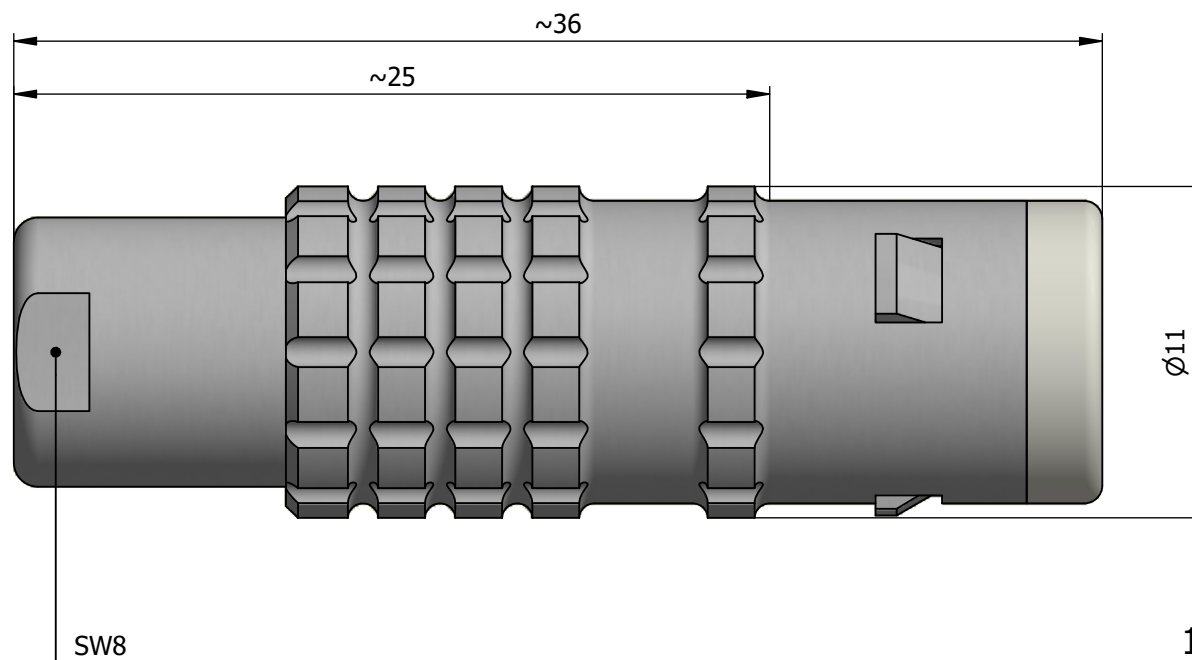

All dimensions are in millimeters (mm)

Alignment Key
Front View

Insert Configuration
Rear View

Contact 1, 3: Chromel (+)
Contact 2, 4: Alumel (-)

Note:

1) This picture is generic and for illustrative purposes only, and may show different keying, materials, colour, finish, and contact configuration. Minor shape or feature variations to actual item may be present.

All additional information are documented on the datasheet (See below link or QR Code)
www.lemo.com/pdf/FFA.0E.902.CLKC50.pdf

Model	Series	Insert Config.	Housing	Insulator	Contact	Collet Type	Cable Ø	Variant
FFA	0E	902	CL	K	C	50		