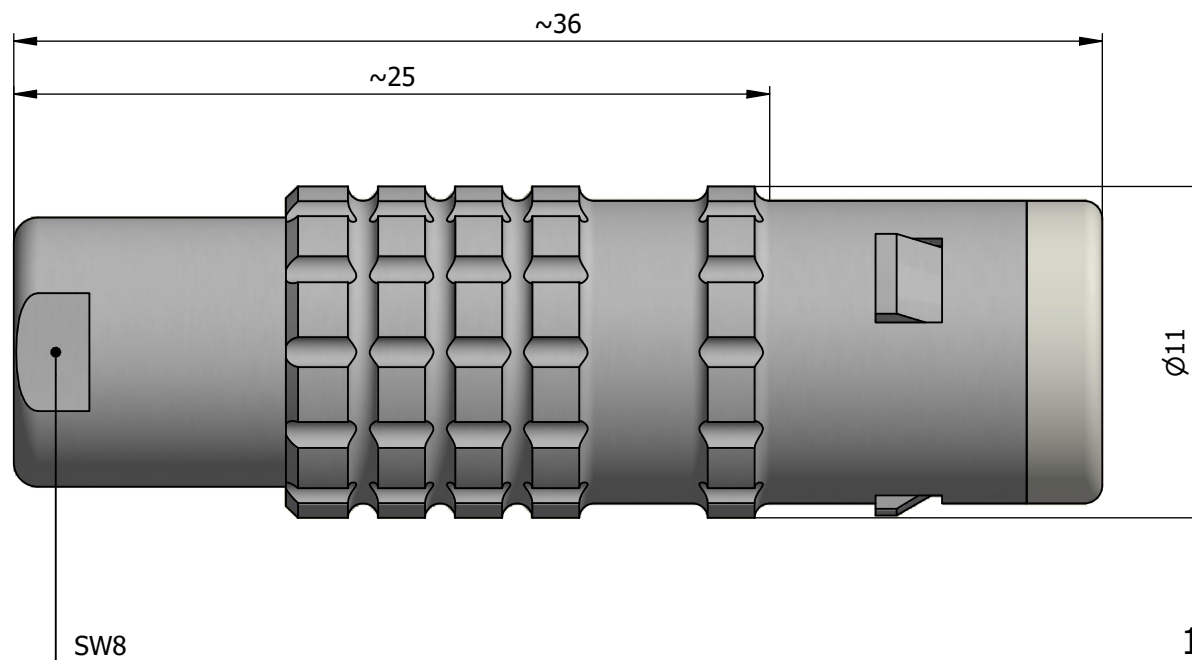

All dimensions are in millimeters (mm)

Alignment Key
Front View

Insert Configuration
Rear View

Note:

1) This picture is generic and for illustrative purposes only, and may show different keying, materials, colour, finish, and contact configuration. Minor shape or feature variations to actual item may be present.

All additional information are documented on the datasheet (See below link or QR Code)
www.lemo.com/pdf/FFA.0E.250.CTAC45.pdf

Model	Series	Insert Config.	Housing	Insulator	Contact	Collet Type	Cable Ø	Variant
FFA	0E	250				CTAC	45	