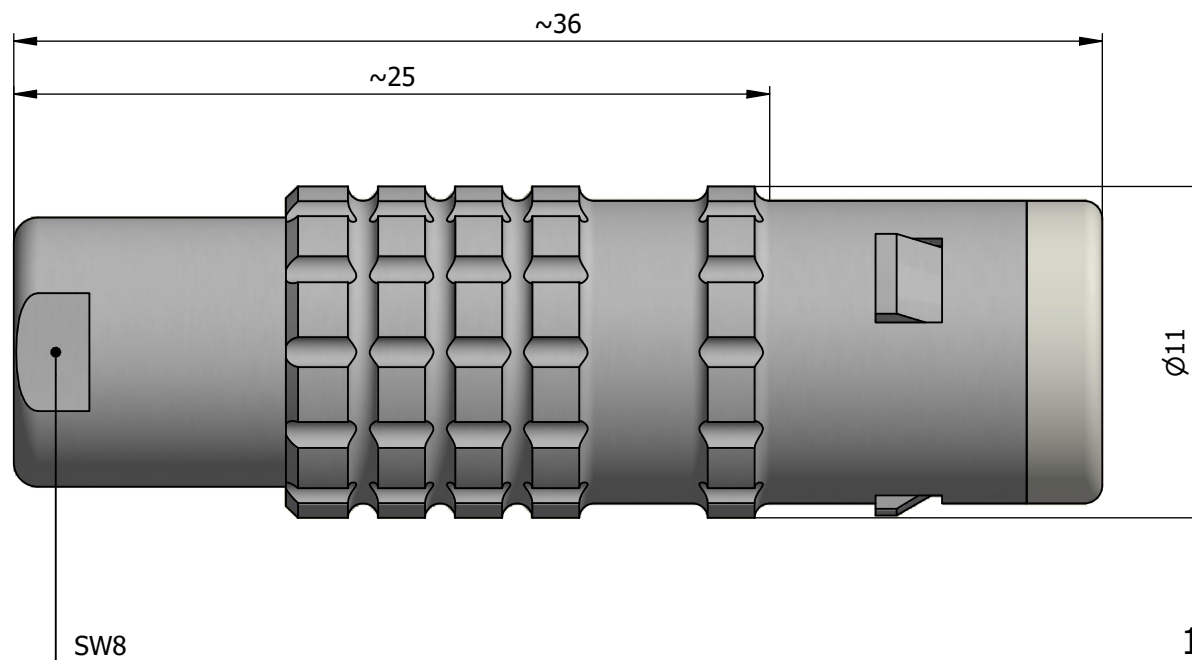

All dimensions are in millimeters (mm)

Alignment Key
Front View

Insert Configuration
Rear View

Note:

1) This picture is generic and for illustrative purposes only, and may show different keying, materials, colour, finish, and contact configuration. Minor shape or feature variations to actual item may be present.

All additional information are documented on the datasheet (See below link or QR Code)
www.lemo.com/pdf/FFA.0E.250.CTAC30.pdf

Model	Series	Insert Config.	Housing	Insulator	Contact	Collet Type	Cable Ø	Variant
FFA	0E	250				CTAC	30	