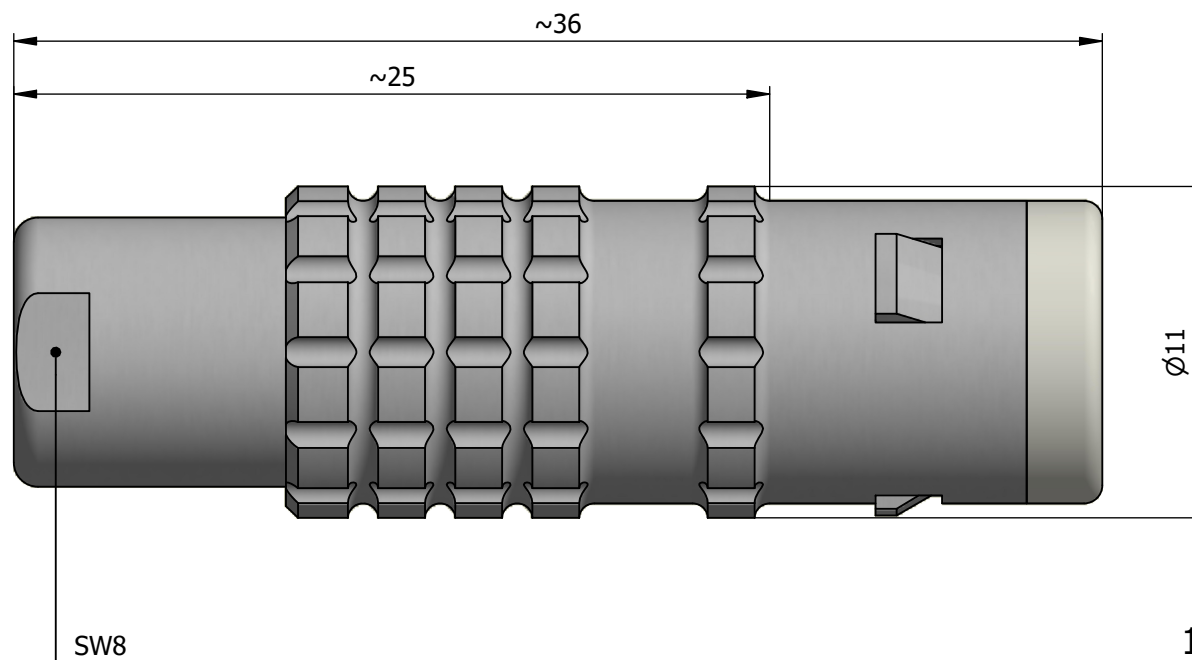

All dimensions are in millimeters (mm)

Alignment Key  
Front View

Insert Configuration  
Rear View

**Note:**

1) This picture is generic and for illustrative purposes only, and may show different keying, materials, colour, finish, and contact configuration. Minor shape or feature variations to actual item may be present.

All additional information are documented on the datasheet (See below link or QR Code)  
[www.lemo.com/pdf/FFA.0E.250.CTAC25.pdf](http://www.lemo.com/pdf/FFA.0E.250.CTAC25.pdf)

Model	Series	Insert Config.	Housing	Insulator	Contact	Collet Type	Cable Ø	Variant
FFA	0E	250				CTAC	25	