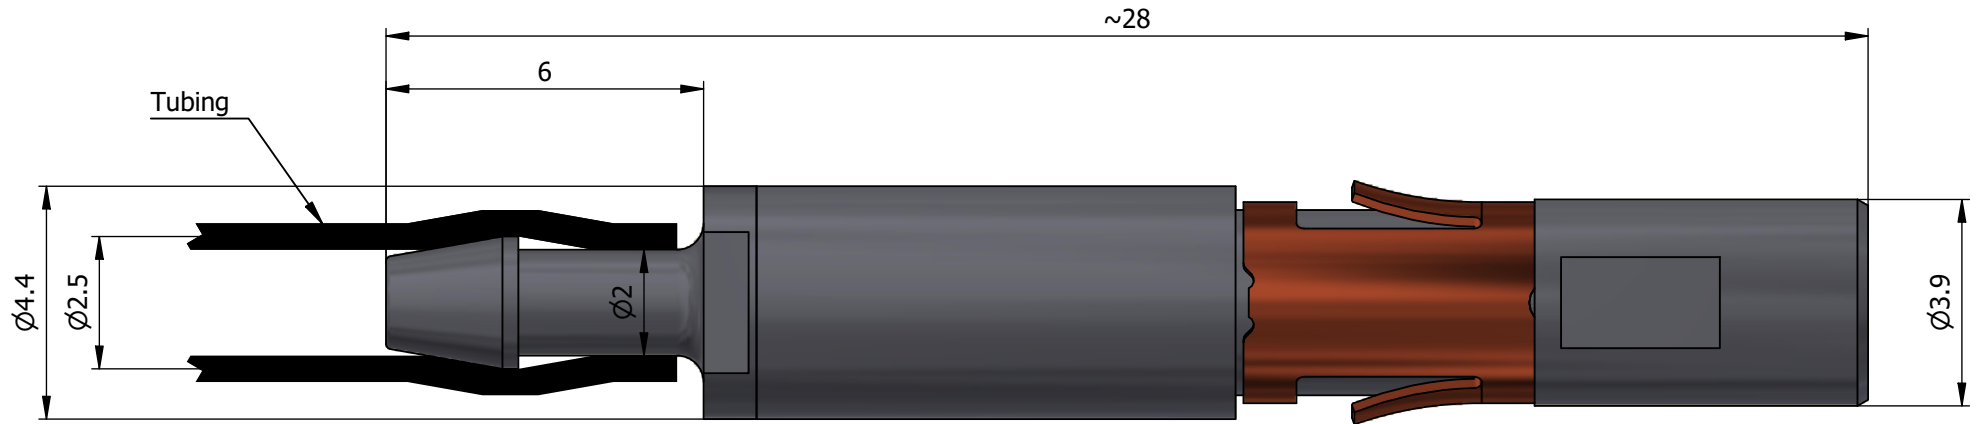

All dimensions are in millimeters (mm)

All additional information are documented on the datasheet (See below link or QR Code)
www.lemo.com/pdf/EGG.P1.150.ACV.pdf

Datasheet

Female fluidic contact with valve