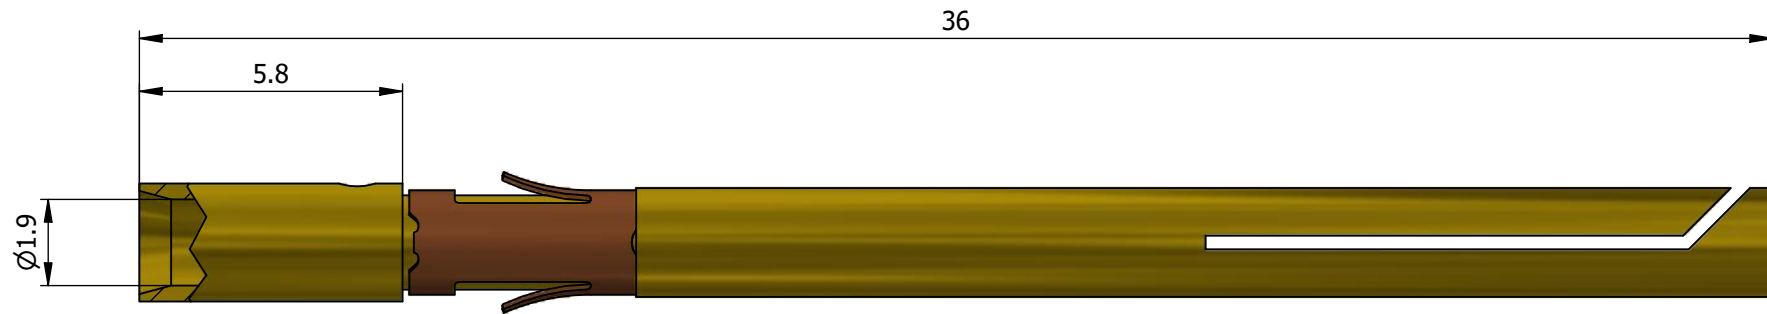

All dimensions are in millimeters (mm)

All additional information are documented on the datasheet (See below link or QR Code)
www.lemo.com/pdf/EGG.5B.670.ZZM.pdf

Datasheet

Female crimp contact $\varnothing 1.6$ with clip
 Series 5B