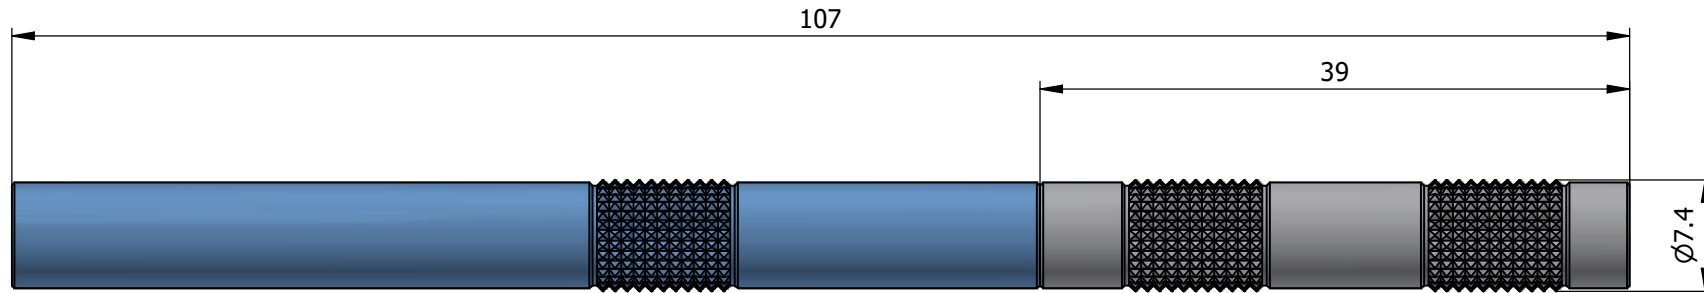

All dimensions are in millimeters (mm)

All additional information are documented on the datasheet (See below link or QR Code)
www.lemo.com/pdf/DCV.07.05M.LA.pdf

Datasheet

Insertion tool for female contact $\phi 0.7$